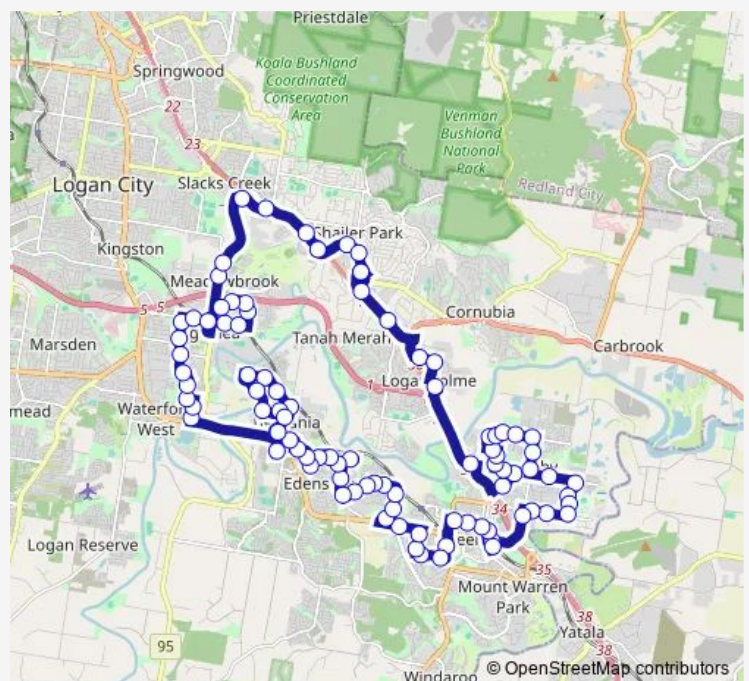

Herses Rd near Dion Dr

Fryar Rd near Sunscape Dr

Fryar Rd near River Hills Rd

River Hills Rd near Monmouth St

Route schedule

Loganholme, stop C — Loganholme, stop C

Monday 08:38-16:38

Tuesday —

Wednesday —

Thursday —

Friday —

Saturday —

Sunday —

Route info

Direction: Loganholme, stop C

Stops: 94

Trip Duration: 1 hour 27 min

564 — Loganholme-Beenleigh-Loganholme Clockwise Loop

Temma St near River Hills Rd

Temma St near Magra Ct

Oliver St near Shirley St

Oliver St near Greenfield St

Logan St near Lemon Grove St

Oval St near Catherine St

Tweedvale St near Vale St

Tweedvale St near Lehmans Rd

Sunrise St near Sunnyview St

Sunrise St near Sunland St

Logan River Rd near Harburg Dr

Holmview Rd near Logan River Rd

Holmview Rd near Logan Rd