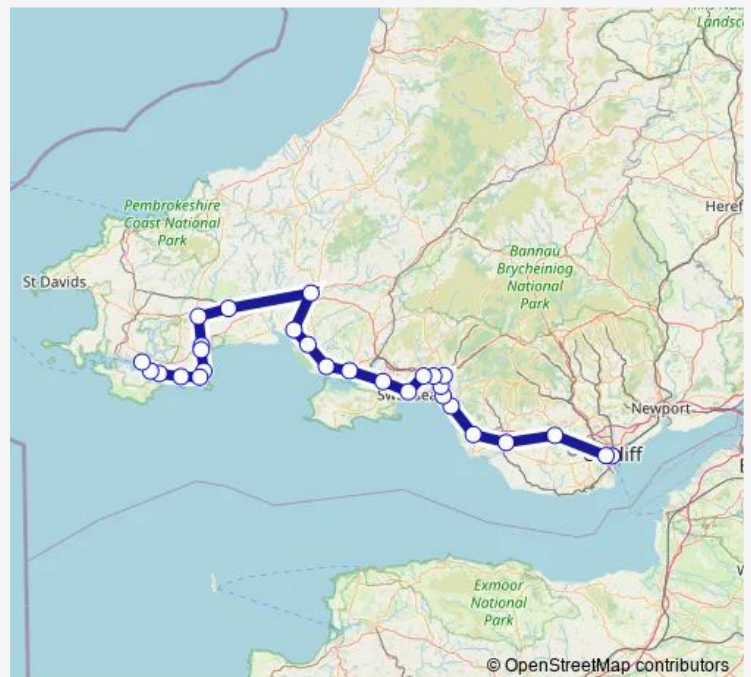

Rail Aw:Cdf->Pmd AW train service from CDF to Pmd

[Go to website](#)

Direction

Cardiff Central — Pembroke Dock

28 stops

[Open route schedule](#)

Cardiff Central

Ninian Park

Pontyclun

Bridgend

Pyle

Port Talbot Parkway

Baglan

Briton Ferry

Neath

Skewen

Llansamlet

Swansea

Gowerton

Llanelli

Pembrey & Burry Port

Kidwelly

Ferryside

Carmarthen

Whitland

Narberth

Kilgetty

Route schedule

Cardiff Central — Pembroke Dock

Monday 06:32-06:34

Tuesday 06:32-06:34

Wednesday 06:32-06:34

Thursday 06:32-06:34

Friday 06:32-06:34

Saturday 06:43

Sunday —

Route info

Direction: Cardiff Central

Stops: 28

Trip Duration: 3 hour 39 min

■ Aw:Cdf->Pmd — AW train service from CDF to Pmd