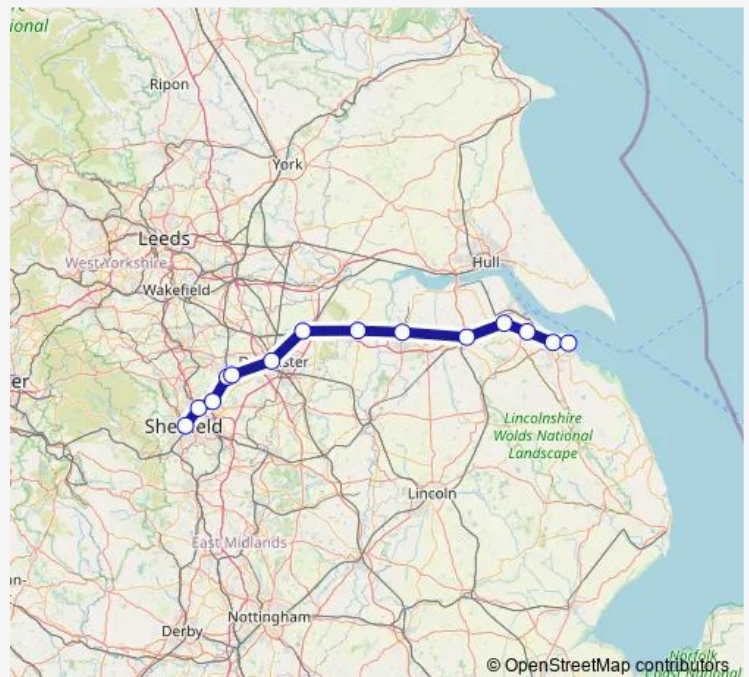

### Route schedule

Sheffield — Cleethorpes

Monday 05:21

Tuesday 05:21

Wednesday 05:21

Thursday 05:21

Friday 05:21

Saturday 05:21

### Route info

Direction: Sheffield

Stops: 14

Trip Duration: 1 hour 55 min

■ Tp:Shf->Cle — TP train service from SHF to Cle

Tp:Shf->Cle Rail time schedules and route maps are available in an offline PDF at [busmaps.com](https://busmaps.com). Use the [busmaps.com](https://busmaps.com) website to see live bus times, train schedule or subway schedule, and step-by-step directions for all public transit in Rotherham