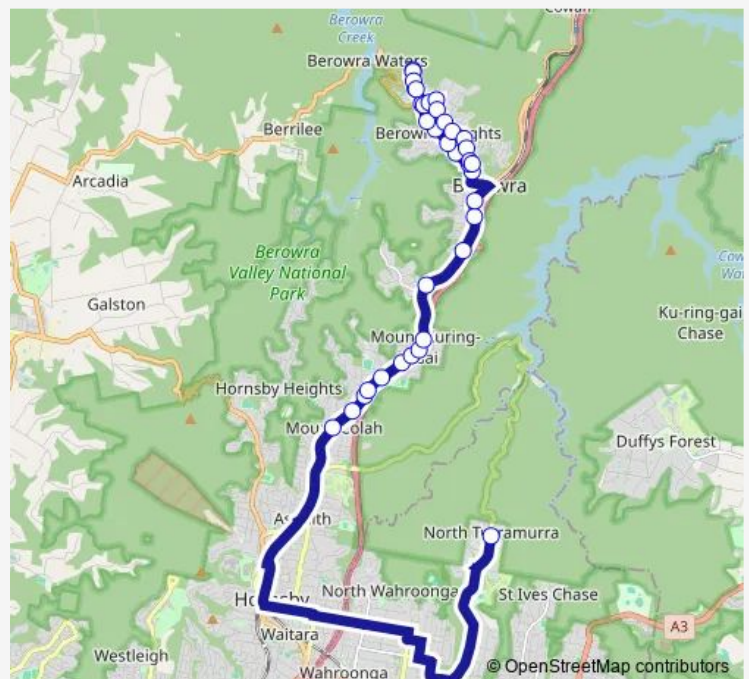

Pacific Hwy At Beaumont Rd

Pacific Hwy After Collingridge Way

Pacific Hwy Before Yallambee Rd

Pacific Hwy At Waratah Rd

Berowra Christian School, Berowra Waters Rd

Berowra Waters Rd Opp Berowra Public School

### Route schedule

Ku-ring-gai Creative Arts High School, Bobbin Head Rd — Berowra Public School, Berowra Waters Rd

Monday 15:52

Tuesday 15:52

Wednesday 15:52

Thursday 15:52

Friday —

Saturday —

### Route info

Direction: Ku-ring-gai Creative Arts High School, Bobbin Head Rd

Stops: 36

Trip Duration: 0 hour 51 min

Turner Rd Before Nalya Rd

Turner Rd Opp Gooraway Pl

Turner Rd At Alston Dr

Turner Rd Opp Alston Dr

114 Turner Rd

Turner Rd At Gooraway Pl

Elizabeth St At Turner Rd

Elizabeth St At Suzanne Cl

Elizabeth St At Woodcourt Rd

Woodcourt Rd At Lonsdale Av

Woodcourt Rd Before Alan Rd

Woodcourt Rd After Alan Rd