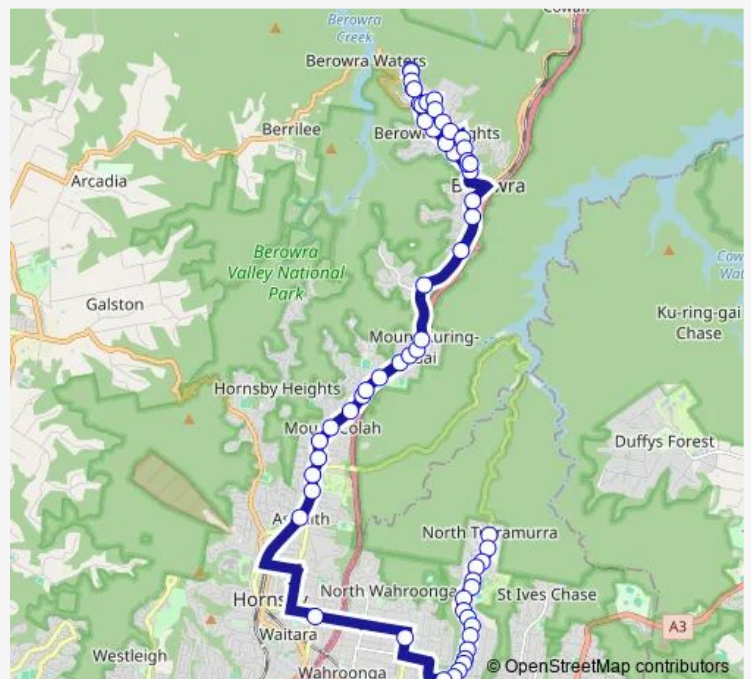

School Bus 9076 Kuringai HS to Berowra PS via Berowra Heights

[Go to website](#)

Direction
 Ku-Ring-Gai Creative Arts High School, Bobbin Head Rd
 — Berowra Public School, Berowra Waters Rd

59 stops

[Open route schedule](#)

Route schedule

Ku-Ring-Gai Creative Arts High School, Bobbin Head Rd
 — Berowra Public School, Berowra Waters Rd

Monday	15:50
Tuesday	15:50
Wednesday	15:50
Thursday	15:50
Friday	15:50
Saturday	—
Sunday	—

Route info

Direction: Ku-Ring-Gai Creative Arts High School, Bobbin Head Rd

Stops: 59

Trip Duration: 0 hour 45 min

Pacific Hwy At Mills Av

Pacific Hwy At Rupert St

Pacific Hwy Before Yirra Rd

Mt Colah Uniting Church, Pacific Hwy

Pacific Hwy Opp Mt Colah Station

Pacific Hwy After Playfair Rd

Pacific Hwy Before Beryl Av

Hunt Reserve, Pacific Hwy

Pacific Hwy Before Excelsior Rd

Pacific Hwy Before Alicia Rd

Pacific Hwy Before Nyara Rd

Pacific Hwy Before Glenview Rd