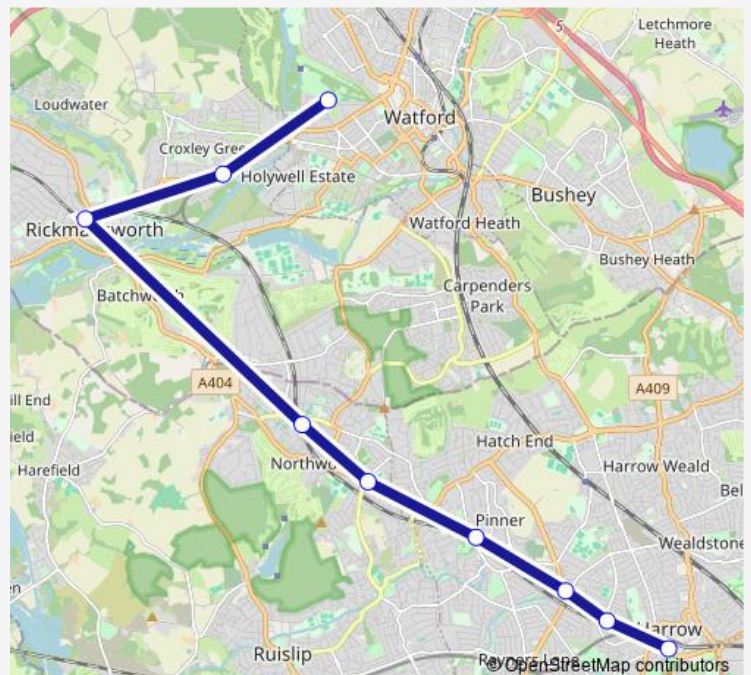

Station Road / North Harrow

Love Lane (HA5)

Northwood Hills Circus

Northwood

Rickmansworth Railway Station

Croxley Metropolitan Station

Watford Metropolitan Station

Route schedule

Route info

Direction: Harrow-on-the-Hill Station

Stops: 9

Trip Duration: 0 hour 54 min

■ ML-2 — Watford - Harrow-on-the-Hill

Direction

Watford Metropolitan Station — Harrow-on-the-Hill Station

9 stops

[Open route schedule](#)

Watford Metropolitan Station

Croxley Metropolitan Station

Rickmansworth Railway Station

Northwood

Northwood School

Pinner

Station Road / North Harrow

Friday —

Saturday 04:50-23:50

Sunday 00:10-23:44

Route info

Direction: Watford Metropolitan Station

Stops: 9

Trip Duration: 0 hour 54 min

ML-2 Bus time schedules and route maps are available in an offline PDF at [busmaps.com](#). Use the [busmaps.com](#) website to see live bus times, train schedule or subway schedule, and step-by-step directions for all public transit in Harrow