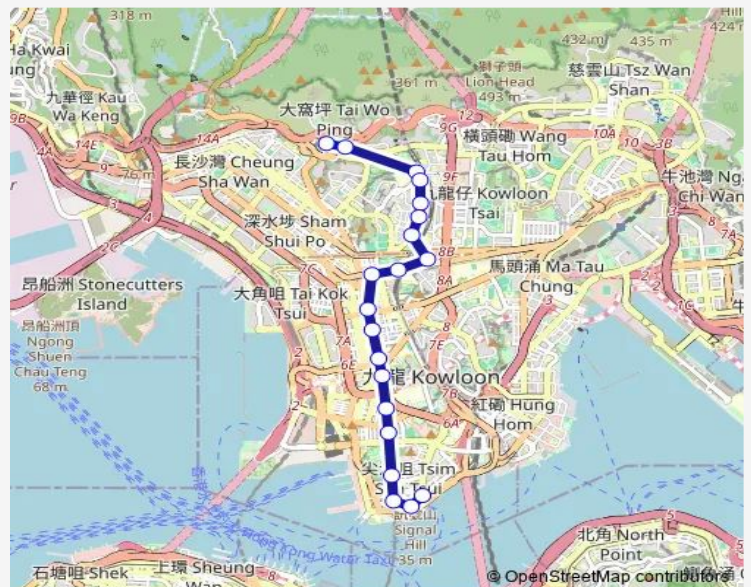

[Ctb] Pitt Street, Nathan Road[[Kmb] Pitt Street YAU MA Tei

Route schedule

[Kmb+Ctb] Chak ON Estate BUS Terminus/
Chak ON Estate[[Kmb] Chak ON Estate BUS Terminus — [Ctb] Tsim SHA Tsui (Mody Road)] [Kmb+Ctb] Tsim SHA Tsui East (Mody Road)/
Tsim SHA Tsui (Mody Road)[[Kmb] Tsim SHA Tsui East (Mody Road)

Monday	07:45
Tuesday	07:45
Wednesday	07:45
Thursday	07:45
Friday	07:45
Saturday	07:45
Sunday	—

Route info

Direction: [Kmb+Ctb] Chak ON Estate BUS Terminus/
Chak ON Estate[[Kmb] Chak ON Estate BUS Terminus

Stops: 20

Trip Duration: 0 hour 41 min

203s — Chak ON Estate - Tsim SHA Tsui East (Mody Road) BusMaps

[Ctb] Wing Sing Lane, Nathan Road[[Kmb] Wing Sing Lane
YAU MA Tei

[Ctb] Nathan Hotel, Nathan Road[[Kmb] Saigon Street
YAU MA Tei