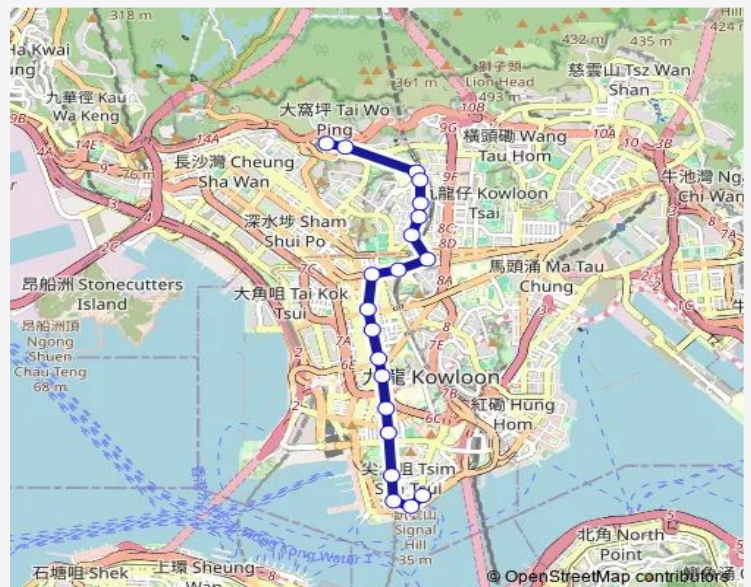

[Ctb] Pitt Street, Nathan Road[[Kmb] Pitt Street YAU MA Tei

### Route schedule

[Kmb+Ctb] Chak ON Estate BUS Terminus/<Br>Chak ON Estate[[Kmb] Chak ON Estate BUS Terminus — [Ctb] Tsim SHA Tsui (Mody Road)]/[Kmb+Ctb] Tsim SHA Tsui East (Mody Road)/<Br>Tsim SHA Tsui (Mody Road)]/[Kmb] Tsim SHA Tsui East (Mody Road)

### Route info

Direction: [Kmb+Ctb] Chak ON Estate BUS Terminus/<Br>Chak ON Estate[[Kmb] Chak ON Estate BUS Terminus

Stops: 20

Trip Duration: 0 hour 40 min

■ 203S — Chak ON Estate - Tsim SHA Tsui East (Mody Road)