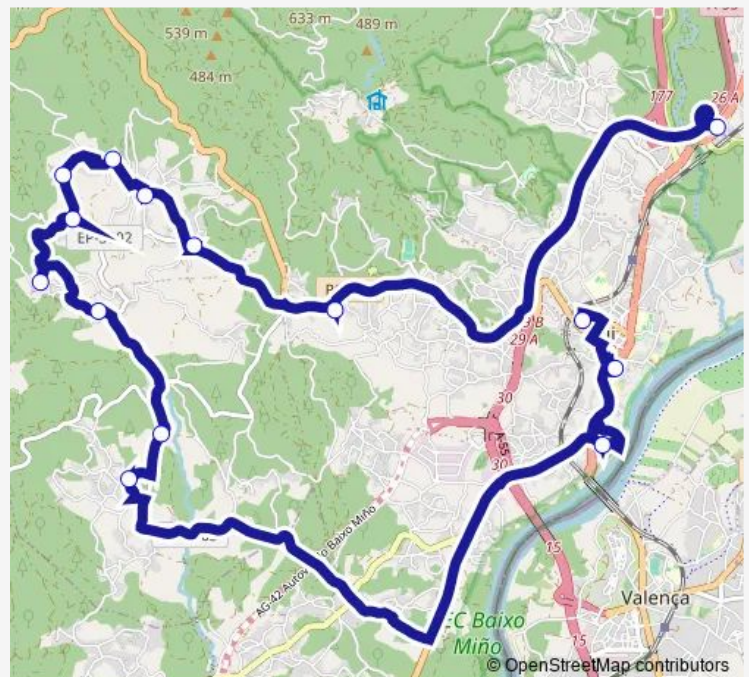

Fonteseca

Parador

Marco

IES San Paio

Route schedule

Rotonda (Guillarei) — IES San Paio

Monday 07:48-15:30

Tuesday 07:48

Wednesday 07:48

Thursday —

Friday 07:48

Saturday —

Sunday —

Route info

Direction: Rotonda (Guillarei)

Stops: 14

Trip Duration: 0 hour 51 min

XG859022 — IES San Paio-Rontonda (Guillarei)

BusMaps

Direction

IES San Paio — Rotonda (Guillarei)

14 stops

[Open route schedule](#)

IES San Paio

Devesa Arriba lii

Cruz

Sambade

Souto lii

Rotonda (Guillarei)

Route schedule

IES San Paio — Rotonda (Guillarei)

Monday	14:30-18:10
Tuesday	14:30
Wednesday	14:30
Thursday	—
Friday	14:30
Saturday	—
Sunday	—