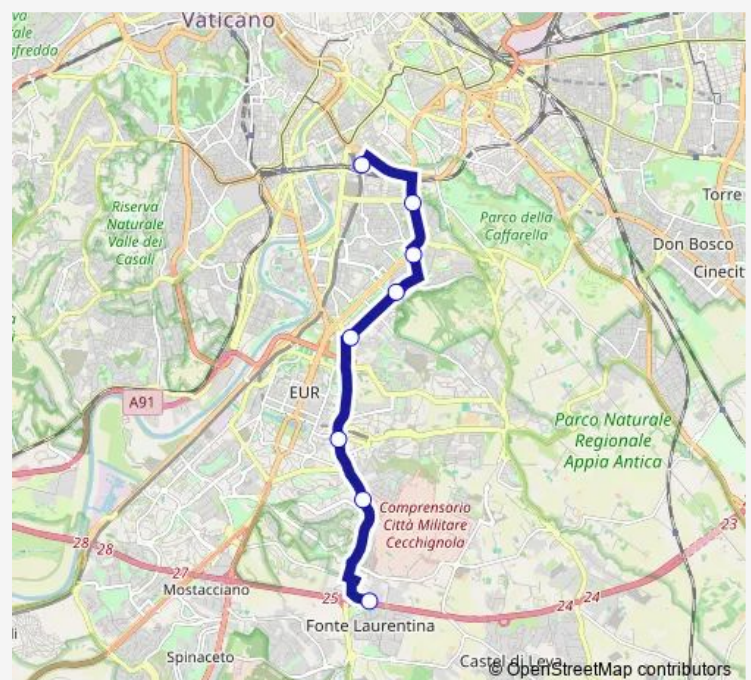

Bus L40

[Go to website](#)

Direction

Partigiani-Staz.Ne Ostiense (Fs) — CARUCCI/ANAGRAFE TRIBUTARIA

8 stops

[Open route schedule](#)

Partigiani-Staz.Ne Ostiense (Fs)

Colombo/C.Ne Ostiense

TOR Marancia/Rufino

P.Le Caravaggio

Acri/Ardigo'

Laurentina/Africa

LAURENTINA/CECCHIGNOLA

CARUCCI/ANAGRAFE TRIBUTARIA

Route schedule

Partigiani-Staz.Ne Ostiense (Fs) — CARUCCI/ANAGRAFE TRIBUTARIA

Monday	03:11-00:50 ⁺¹
Tuesday	03:11-00:50 ⁺¹
Wednesday	03:11-00:50 ⁺¹
Thursday	03:11-00:50 ⁺¹
Friday	03:11-00:50 ⁺¹
Saturday	03:10-00:54 ⁺¹
Sunday	03:10-00:49 ⁺¹

Route info

Direction: Partigiani-Staz.Ne Ostiense (Fs)

Stops: 8

Trip Duration: 0 hour 28 min

■ L40

L40 Bus time schedules and route maps are available in an offline PDF at busmaps.com. Use the busmaps.com website to see live bus times, train schedule or subway schedule, and step-by-step directions for all public transit in Rome