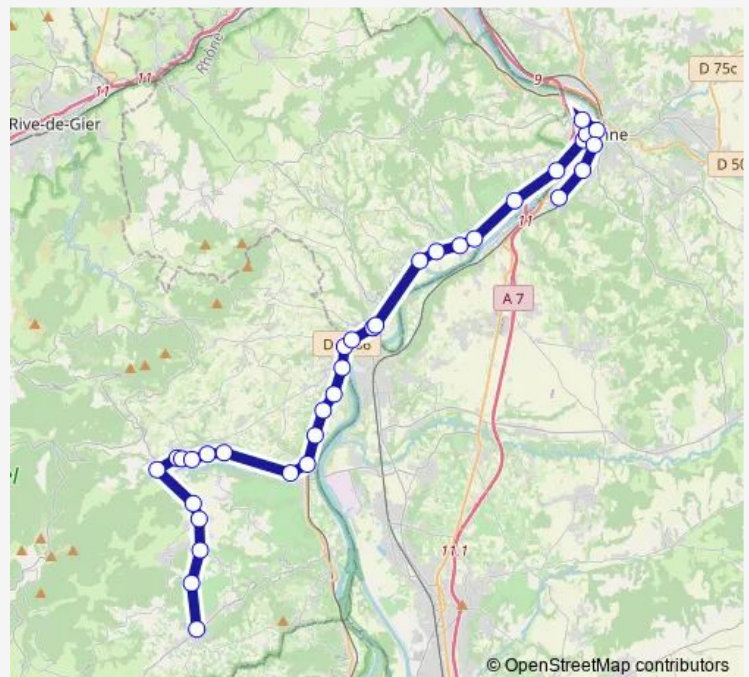

Tuesday 12:10-17:20

Wednesday 12:10-17:20

Thursday 12:10-17:20

Friday 12:10-17:20

Saturday 12:10-17:20

Sunday 12:10-17:20

Route info

Direction: Saint-Maurice

Stops: 16

Trip Duration: 0 hour 46 min

■ L40 — L40 Maclas-Pélussin-Vienne

BusMaps

Direction

Bourg — Maladière

9 stops

[Open route schedule](#)