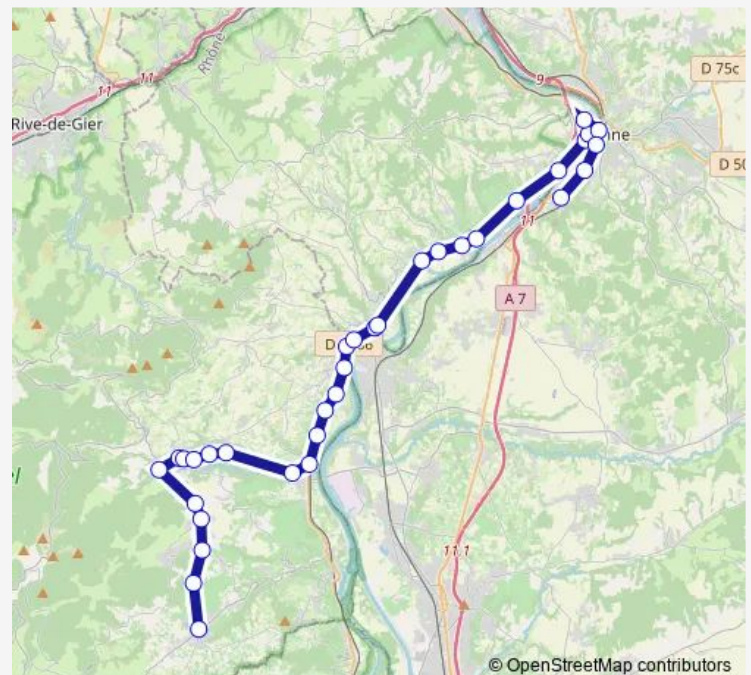

## Route schedule

Saint-Maurice — Ancienne Gare

Monday 12:10-17:20

Tuesday 12:10-17:20

Wednesday 12:10-17:20

Thursday 12:10-17:20

Friday 12:10-17:20

Saturday 12:10-17:20

## Route info

Direction: Saint-Maurice

Stops: 16

Trip Duration: 0 hour 46 min

■ L40 — L40 Maclas-Pélussin-Vienne

**BusMaps**