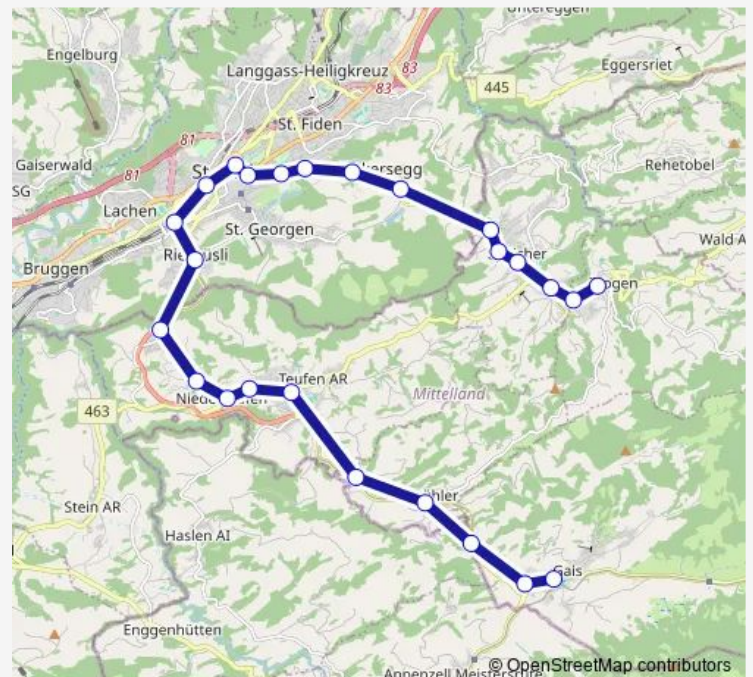

Direction

Gais — Trogen

25 stops

[Open route schedule](#)

- Gais
- Zweibrücken
- Strahlholz
- Bühler
- Steigbach
- Teufen Ar
- Teufen AR Stofel
- Sternen bei Teufen
- Niederteufen
- Lustmühle
- St. Gallen Riethüsli
- St. Gallen Güterbahnhof
- St. Gallen
- St. Gallen Marktplatz
- St. Gallen Spisertor
- St. Gallen Schülerhaus
- St. Gallen Birnbäumen
- St. Gallen Notkersegg
- Schwarzer Bären
- Vögelinsegg
- Schützengarten

Route schedule

Gais — Trogen

| | |
|-----------|-------|
| Monday | 07:53 |
| Tuesday | 07:53 |
| Wednesday | 07:53 |
| Thursday | 07:53 |
| Friday | 07:53 |
| Saturday | — |
| Sunday | — |

Route info

Direction: Gais

Stops: 25

Trip Duration: 0 hour 58 min

Speicher

Bendlehn

Gfeld

Trogen

S21 Rail time schedules and route maps are available in an offline PDF at busmaps.com. Use the busmaps.com website to see live bus times, train schedule or subway schedule, and step-by-step directions for all public transit in Sankt Gallen