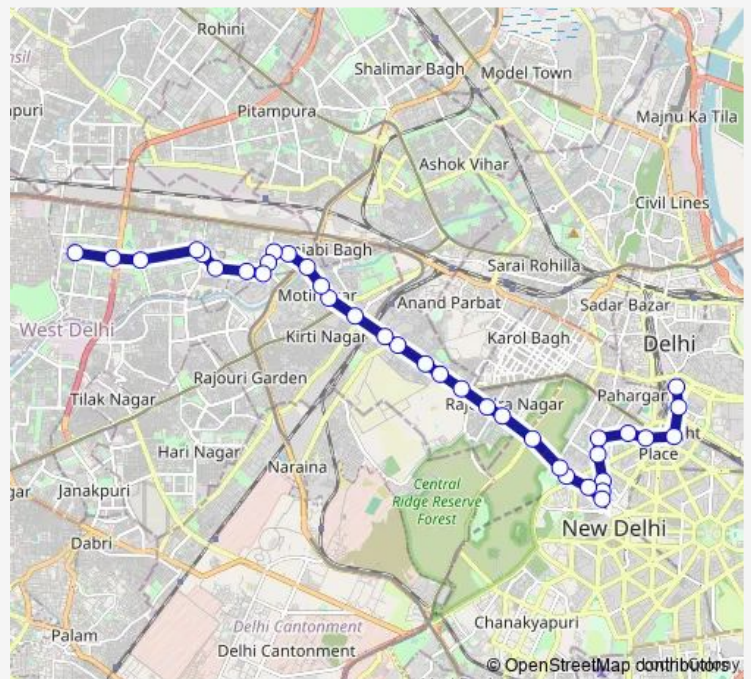

### Direction

New Delhi Railway Station Gate 2 — Gh12 P Vihar

36 stops

[Open route schedule](#)

- New Delhi Railway Station Gate 2
- Shivaji Park
- Super Bazar
- Shivaji Stadium Terminal
- Shaheed Bhagat Singh Marg
- Gole Market (Bhai Veer Singh Marg)
- Gole Market (Sahitya Sadan)
- Ndpo
- Kendriya Terminal (Pt. Pant Marg)
- Gurudwara Rakab Ganj
- Talkatora Road
- RML Hospital
- Talkatora Stadium
- Upper Ridge Road
- New Rajinder Nagar Post Office
- Shankar Road
- East Patel Nagar
- South Patel Nagar (Metro Station)
- West Patel Nagar
- Shadipur DTC Colony Metro Station
- Shadipur Depot

### Route schedule

New Delhi Railway Station Gate 2 — Gh12 P Vihar

|           |             |
|-----------|-------------|
| Monday    | 07:30-21:20 |
| Tuesday   | 07:30-21:20 |
| Wednesday | 07:30-21:20 |
| Thursday  | 07:30-21:20 |
| Friday    | 07:30-21:20 |
| Saturday  | 07:30-21:20 |
| Sunday    | 07:30-21:20 |

### Route info

Direction: New Delhi Railway Station Gate 2

Stops: 36

Trip Duration: 1 hour 15 min

■ 910aup

BusMaps

Moti Nagar Industrial Area

Karampura Terminal