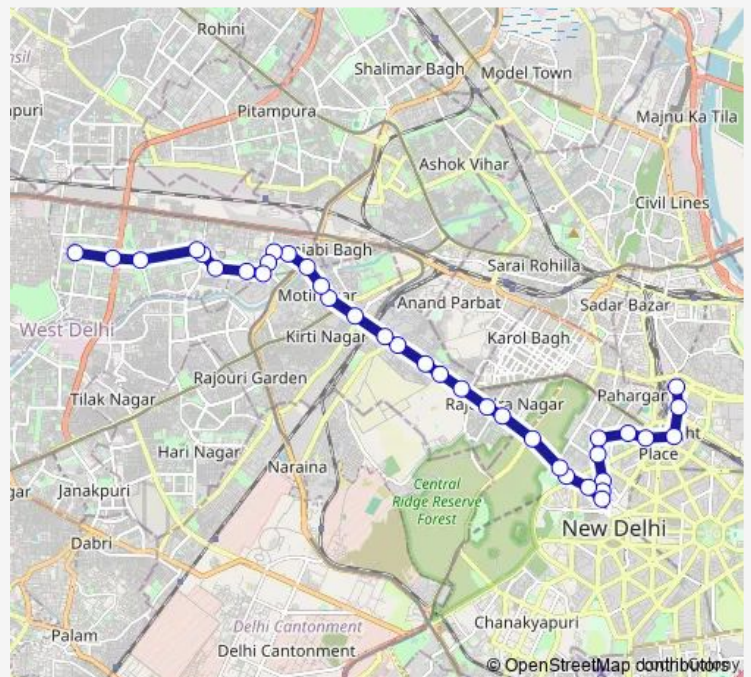

Bus 910aup

[Go to website](#)

Direction

New Delhi Railway Station Gate 2 — Gh12 P Vihar

36 stops

[Open route schedule](#)

- New Delhi Railway Station Gate 2
- Shivaji Park
- Super Bazar
- Shivaji Stadium Terminal
- Shaheed Bhagat Singh Marg
- Gole Market (Bhai Veer Singh Marg)
- Gole Market (Sahitya Sadan)
- Ndpo
- Kendriya Terminal (Pt. Pant Marg)
- Gurudwara Rakab Ganj
- Talkatora Road
- RML Hospital
- Talkatora Stadium
- Upper Ridge Road
- New Rajinder Nagar Post Office
- Shankar Road
- East Patel Nagar
- South Patel Nagar (Metro Station)
- West Patel Nagar
- Shadipur DTC Colony Metro Station
- Shadipur Depot

Route schedule

New Delhi Railway Station Gate 2 — Gh12 P Vihar

Monday	07:30-21:20
Tuesday	07:30-21:20
Wednesday	07:30-21:20
Thursday	07:30-21:20
Friday	07:30-21:20
Saturday	07:30-21:20
Sunday	07:30-21:20

Route info

Direction: New Delhi Railway Station Gate 2

Stops: 36

Trip Duration: 1 hour 15 min

■ 910aup

BusMaps

Moti Nagar Industrial Area

Karampura Terminal