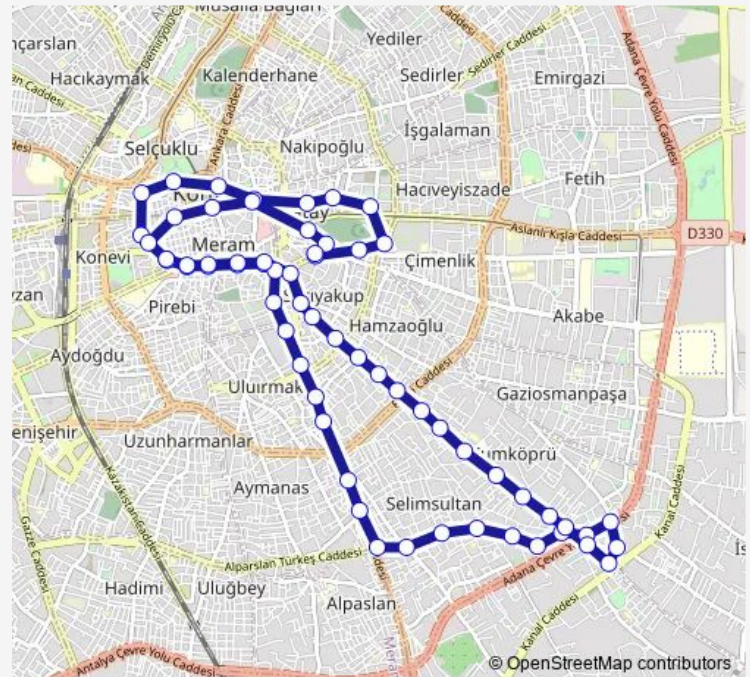

### Route schedule

Piri Esat — Piri Esat

Monday 06:20-20:15

Tuesday 06:20-20:15

Wednesday 06:20-20:15

Thursday 06:20-20:15

Friday 06:20-20:15

Saturday 06:20-20:15

### Route info

Direction: Piri Esat

Stops: 62

Trip Duration: 1 hour 13 min

■ 29-A — Uluirmak - Uluirmak

BusMaps

Küçükkavaklı

Emek