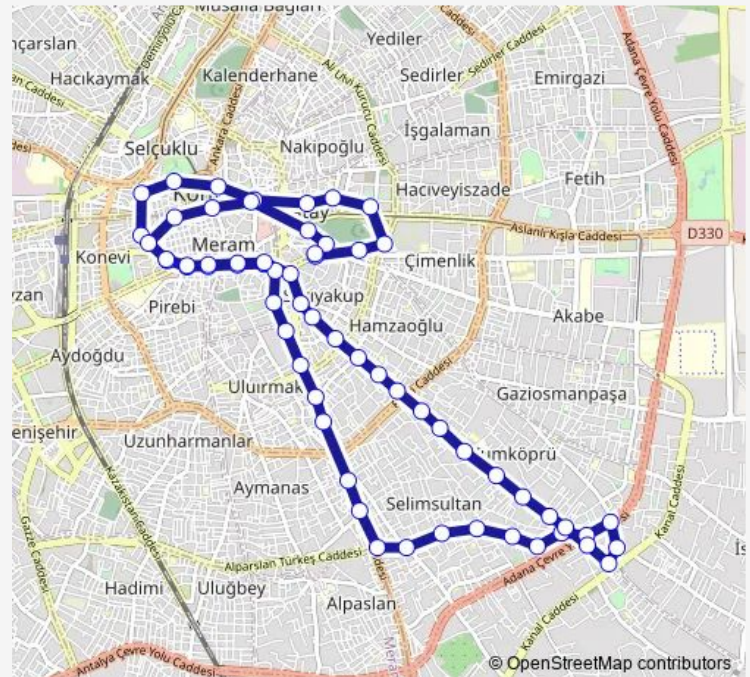

Thursday 06:20-20:15

Friday 06:20-20:15

Saturday 06:20-20:15

Sunday 08:00-20:00

Route info

Direction: Piri Esat

Stops: 62

Trip Duration: 1 hour 15 min