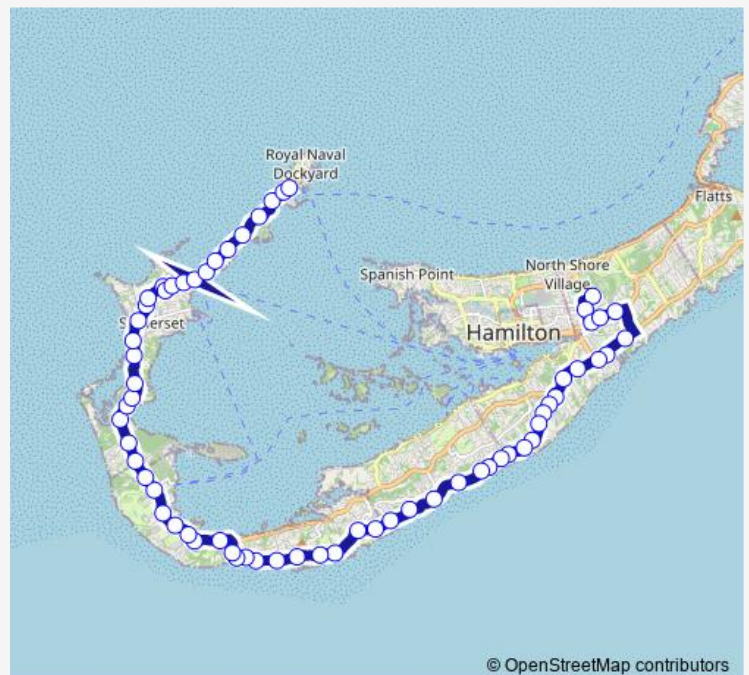

Next to Marley Drive

Route schedule

Cedarbridge Academy — Dockyard Bus Depot

Monday 15:40

Tuesday 15:40

Wednesday 15:40

Thursday 15:40

Friday 15:40

Saturday —

Sunday —

Route info

Direction: Cedarbridge Academy

Stops: 65

Trip Duration: 0 hour 40 min

© OpenStreetMap contributors

Outside the Beakers Condos

Across from Warwickshire Road

Across from Sunvalley Road

Across From East Dale Lane

Across from Eastdale Lane

Across from Fairmont Southampton Princess Hotel

Near Cross Bay Road

Next to Princess Beach Club

Near Reefs Hotel

Across from St. Anne's Church

Outside of Church Bay

Turtle Bay Bus Turn Around

Outside of Welcome Place

Across from Private's Cove #97

Next to Granaway Lane

Near Industrial Park Road

Between Cliff Crescent