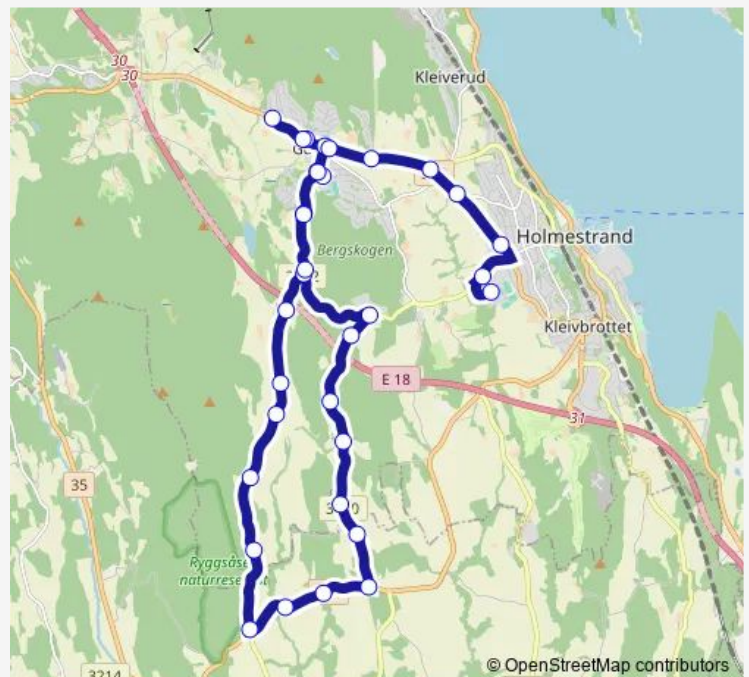

Thursday —

Friday 14:10

Saturday —

Sunday —

Route info

Direction: Gjøklep ungdomsskole

Stops: 33

Trip Duration: 0 hour 37 min