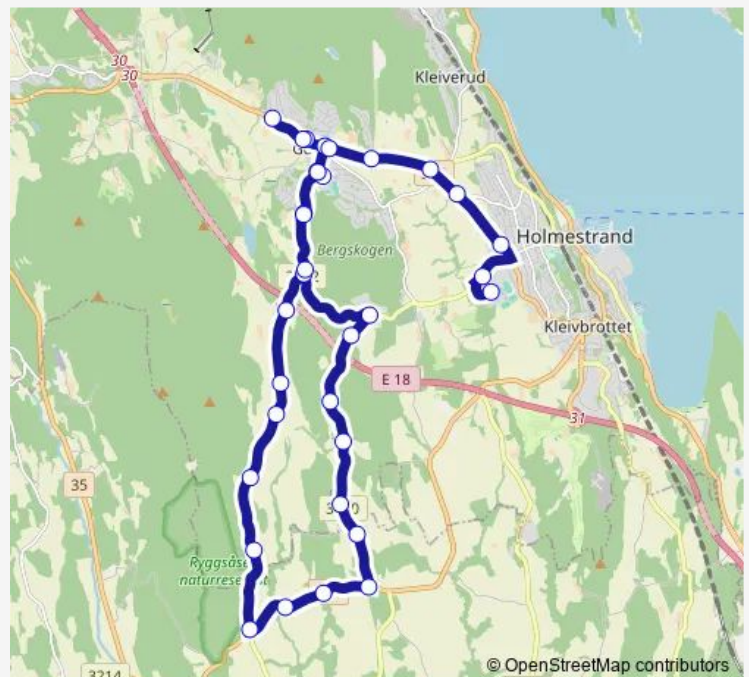

Thursday —

Friday 14:10

Saturday —

Sunday —

Route info

Direction: Gjøklep ungdomsskole

Stops: 33

Trip Duration: 0 hour 37 min