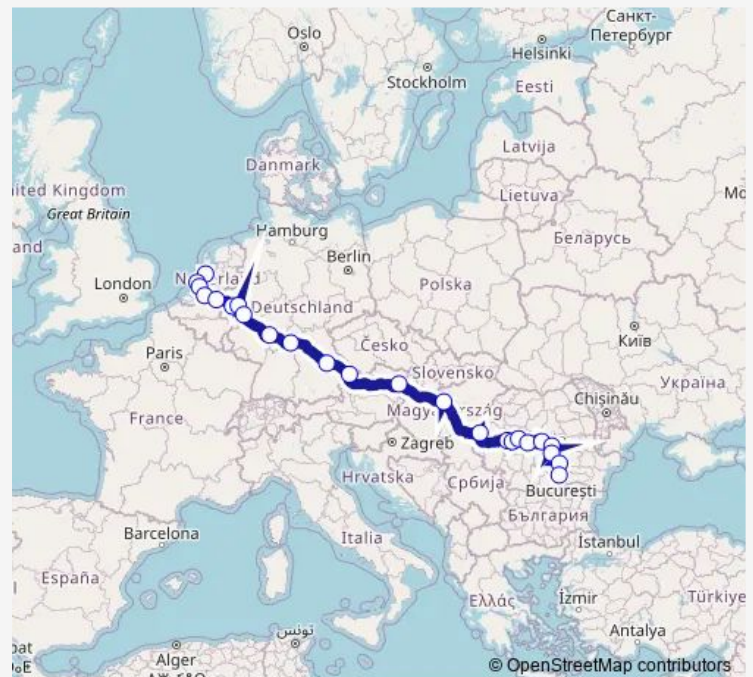

Würzburg, Busbahnhof

Regensburg Hbf

Passau Hbf

Vienna Erdberg (Busterminal Vib)

Budapest Népliget bus station

Arad (Autogara Tabita)

Deva (bus station Plus Com)

Orătie (Zona Micro 2)

Sebe (bus station)

Sibiu (Autogara Turnisor)

Făgăra (bus station Făgăra)

Braov (bus station Bartolomeu)

Route schedule

Amsterdam Sloterdijk — Bucharest (bus station Militari)

Monday 07:15-07:30

Tuesday —

Wednesday —

Thursday —

Friday —

Saturday 07:15

Sunday —

Route info

Direction: Amsterdam Sloterdijk

Stops: 24

Trip Duration: 37 hour 0 min

1924 — Bucharest - Amsterdam

Sinaia (railway station)

Ploieti (bus station Sud)

Bucharest (bus station Militari)

Direction

Bucharest (bus station Militari) — Amsterdam Sloterdijk