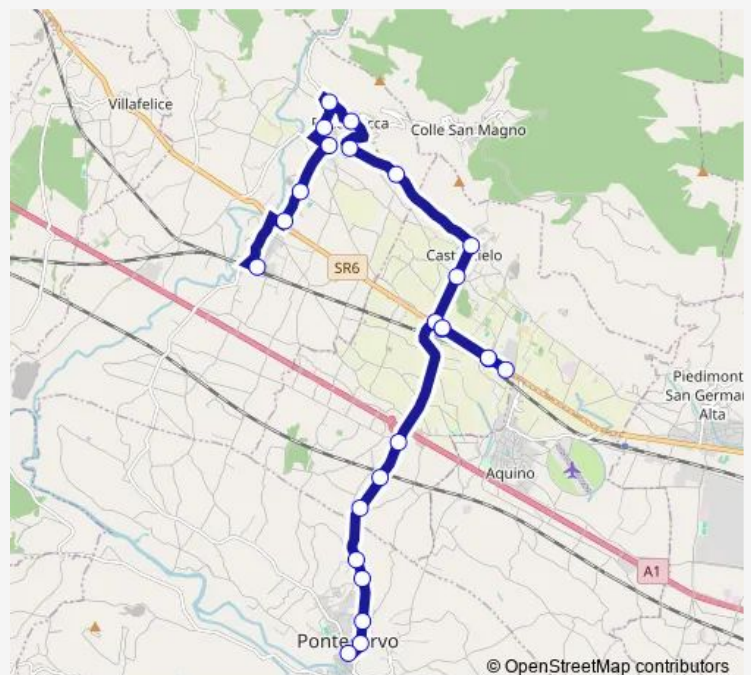

Friday —

Saturday 07:30

Sunday —

Route info

Direction: Roccasecca | Stazione FS # f7156

Stops: 25

Trip Duration: 0 hour 36 min

Pontecorvo | Via 24 Maggio, 29 # f7241

Pontecorvo | Via 24 Maggio Via Sacro Cuore # f7165

Pontecorvo | Ist. Superiore Pontecorvo # f7166

Pontecorvo | Ospedale # f4299

Bus time schedules and route maps are available in an offline PDF at busmaps.com. Use the busmaps.com website to see live bus times, train schedule or subway schedule, and step-by-step directions for all public transit in Roccasecca