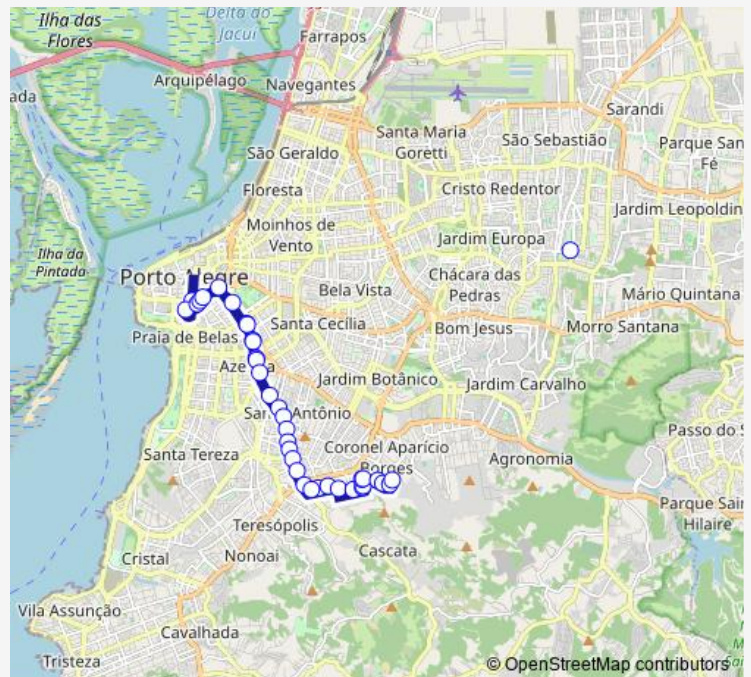

Monday 06:05-00:05⁺¹

Tuesday 06:05-00:05⁺¹

Wednesday 06:05-00:05⁺¹

Thursday 06:05-00:05⁺¹

Friday 06:05-00:05⁺¹

Saturday 06:30-23:40

Sunday 06:30-23:55

Route info

Direction: Borges De Medeiros Df 1210 Ef Caixa Econômica

Stops: 37

Trip Duration: 0 hour 30 min

25613 — Nazareth/Intendente (Mais)

Prof Oscar Pereira 2177 Banrisul

Prof Oscar Pereira 2473

Prof Oscar Pereira Df 2834 Igreja Nsa. Sra. Da Glória

Saturday 06:00-23:10

Sunday 06:00-23:30

Route info

Direction: Maria Luiza Peres Df 265

Stops: 30

Trip Duration: 0 hour 30 min

Joao Pessoa Ef Pça Piratini Próximo Rua Laurindo

Joao Pessoa 1282