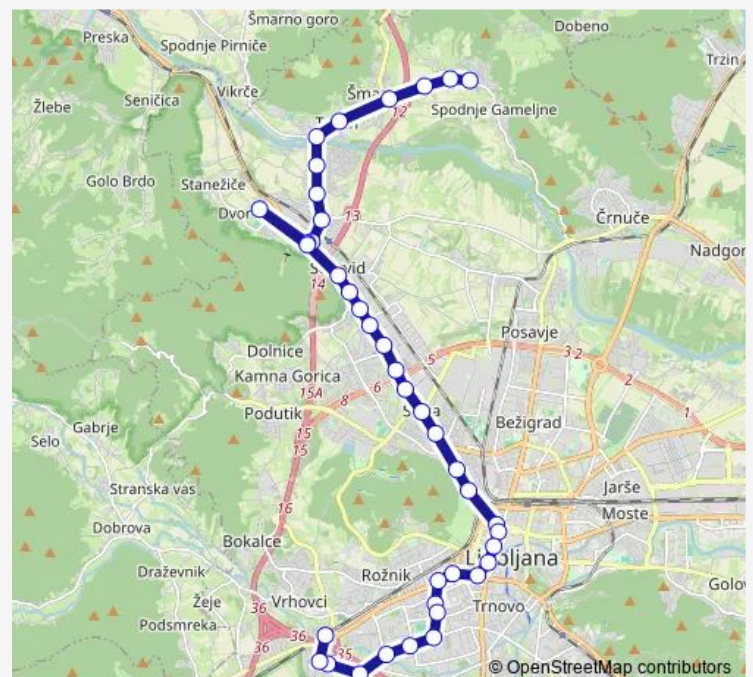

Thursday —

Friday —

Saturday 05:27-22:03

Sunday 05:27-22:03

Route info

Direction: Gameljne

Stops: 40

Trip Duration: 0 hour 52 min

01B

BusMaps

Kino Šiška

Stara cerkev

Tivoli

Gospodsvetska

Ajdovščina

Konzorcij

Trata

Prušnikova

Route schedule

D. Most P+R — Gameljne

Monday

—

Tuesday

—

Sunday

06:02-22:56

Route info

Direction: D. Most P+R

Stops: 39

Trip Duration: 0 hour 53 min

Podgora

Šentvid