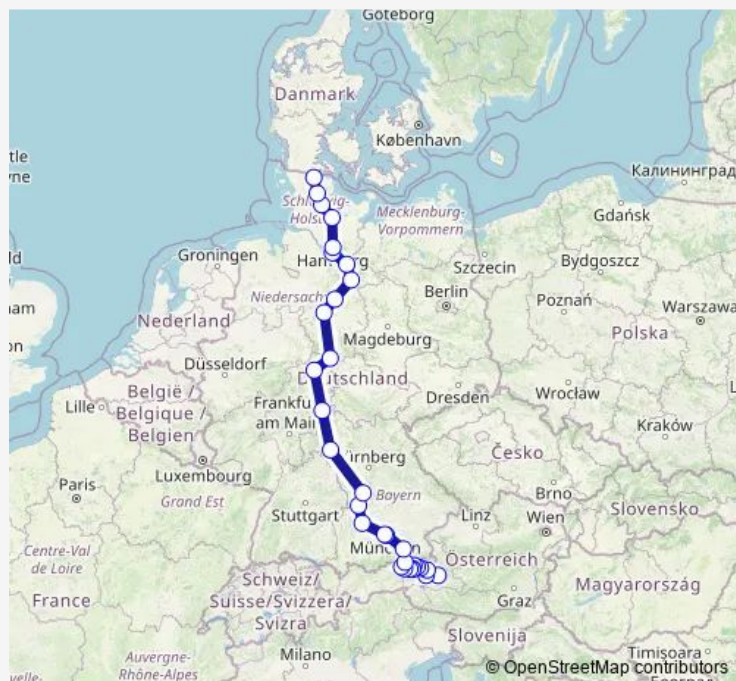

Rail ICE 1284

[Go to website](#)

Direction

München Hbf — Hamburg Hbf

15 stops

[Open route schedule](#)

München Hbf

München-Pasing

Augsburg Hbf

Donauwörth

Treuchtlingen

Würzburg Hbf

Fulda

Kassel-Wilhelmshöhe

Göttingen

Hannover Hbf

Celle

Uelzen

Lüneburg

Hamburg-Harburg

Hamburg Hbf

Route schedule

München Hbf — Hamburg Hbf

Monday —

Tuesday —

Wednesday —

Thursday —

Friday 13:52

Saturday —

Sunday —

Route info

Direction: München Hbf

Stops: 15

Trip Duration: 6 hour 47 min

ICE 1284