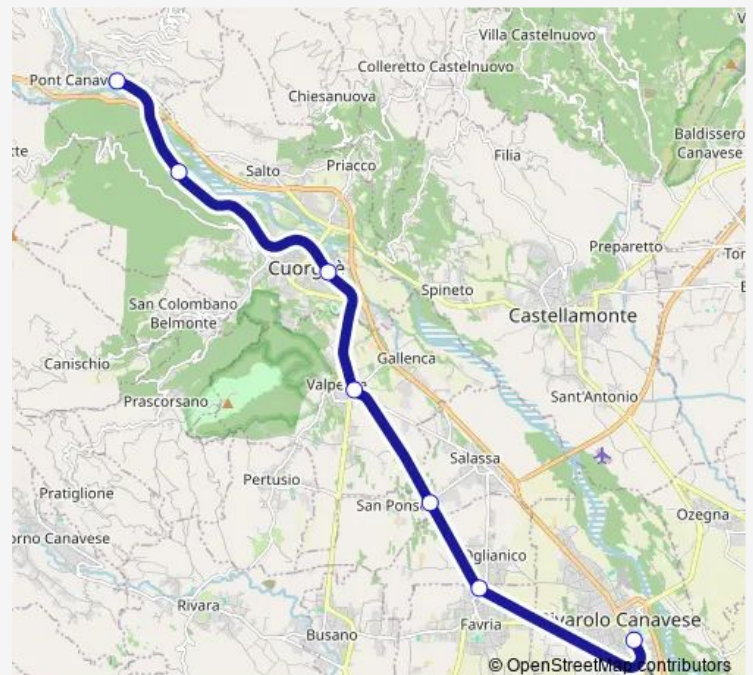

Rail Sfm1 Rivarolo-Pont

[Go to website](#)

Direction

Rivarolo — Pont Canavese

7 stops

[Open route schedule](#)

Rivarolo

Favria

Tuesday 07:00-13:25

Wednesday 07:00-13:25

Thursday 07:00-13:25

Friday 07:00-13:25

Saturday 07:00-13:25

Sunday —

Route info

Direction: Rivarolo

Stops: 7

Trip Duration: 0 hour 28 min

Sfm1 — Rivarolo-Pont

Direction

Pont Canavese — Rivarolo

7 stops

[Open route schedule](#)

Pont Canavese

Campore

Cuorgne'

Valperga

Salassa

Favria

Rivarolo

Route schedule

Pont Canavese — Rivarolo