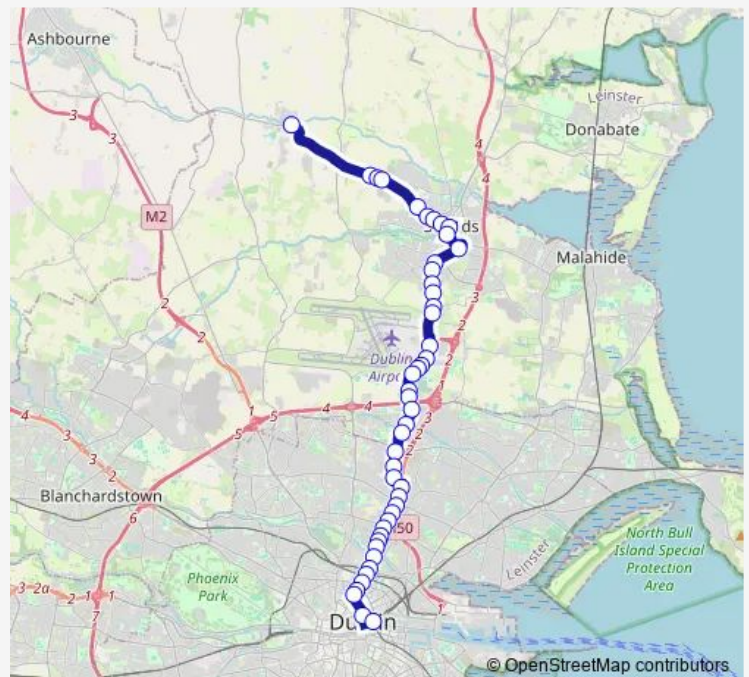

Bus 41b Rolestown - Lower Abbey Street

[Go to website](#)

Direction

Irish Life — Killossery

49 stops

[Open route schedule](#)

Irish Life

Gardiner Street Lower

Railway Street

Gardiner Street Lower

Mountjoy Square West

Gardiner Street Upper

Innisfallen Parade

Drumcondra Rail Station

Dargle Road

Botanic Avenue

DCU St Patrick's

DCU St Patrick's

Wellpark Avenue

Whitehall College

Highfield Hospital

Iveragh Road

Whitehall Church

Swords Road

Shanowen Road

Omni Park Sc

Schoolhouse Lane

Route schedule

Irish Life — Killossery

Monday 06:20-18:35

Tuesday 06:20-18:35

Wednesday 06:20-18:35

Thursday 06:20-18:35

Friday 06:20-18:35

Saturday 08:20-17:00

Sunday 11:40-19:10

Route info

Direction: Irish Life

Stops: 49

Trip Duration: 0 hour 54 min

41b — Rolestown - Lower Abbey Street