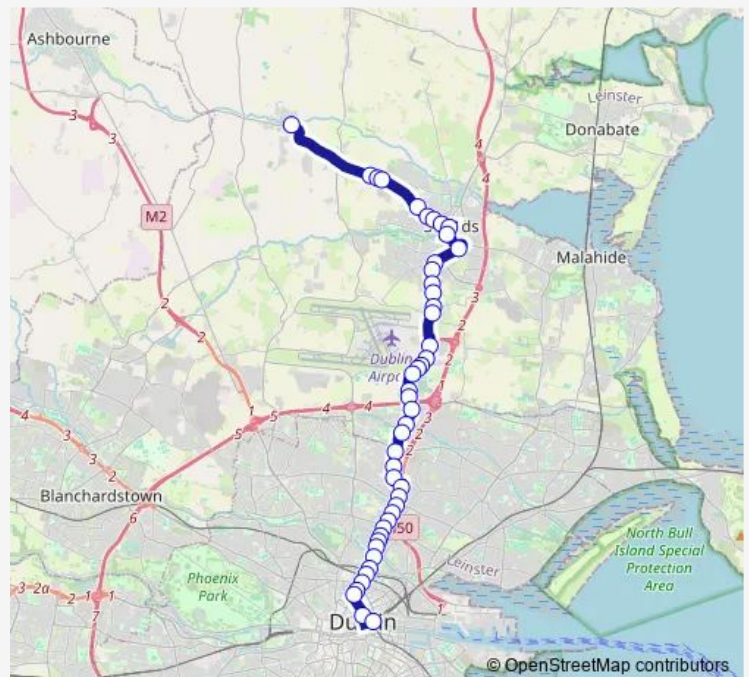

Thursday 06:20-18:35

Friday 06:20-18:35

Saturday 08:20-17:00

Sunday 11:40-19:10

Route info

Direction: Irish Life

Stops: 49

Trip Duration: 0 hour 58 min