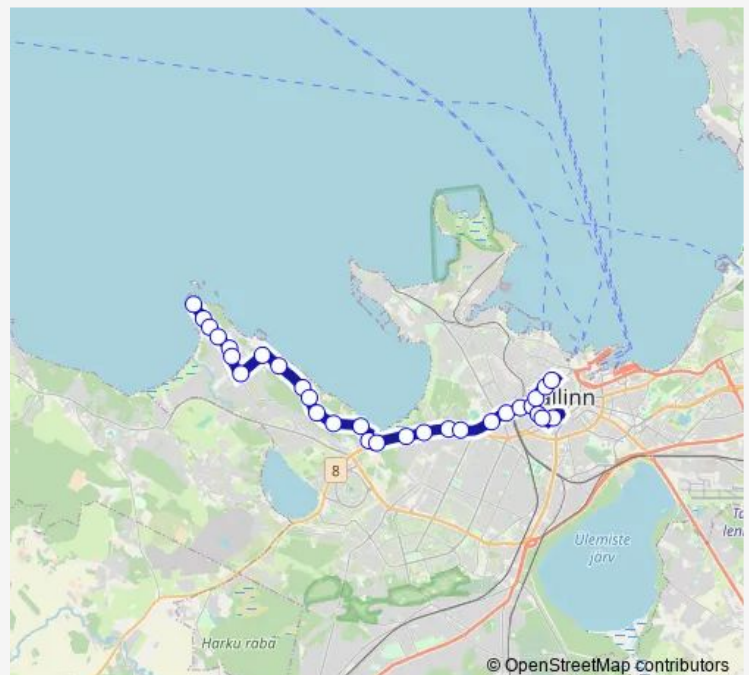

Lille

### Route schedule

Kakumäe — Balti jaam (train station)

Monday 06:50-19:15

Tuesday 06:50-19:15

Wednesday 06:50-19:15

Thursday 06:50-19:15

Friday 06:50-19:15

Saturday 08:00-19:43

### Route info

Direction: Kakumäe

Stops: 30

Trip Duration: 0 hour 38 min

41B — Balti jaam - Kakumäe

Ristiku

Tehnika

Hotell Tallinn