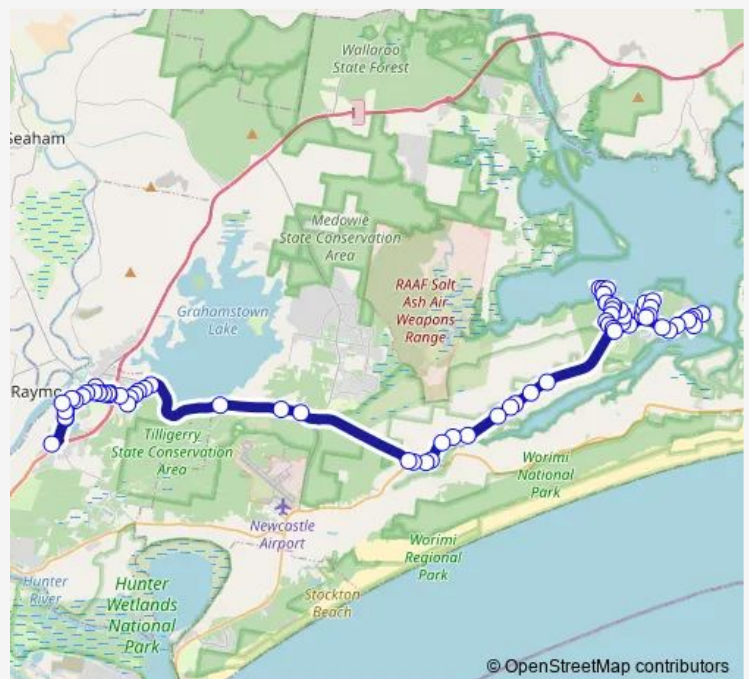

School Bus 1301 Lemon Tree Passage to Irrawang HS and Raymond Terrace

[Go to website](#)

Direction

Meredith Av At Cook Pde — Raymond Terrace Primary School, Sturgeon St

74 stops

[Open route schedule](#)

- Meredith Av At Cook Pde
- Meredith Av Before Johnson Pde
- Gould Dr Opp Club Lemon Tree
- Elaine Av Opp Kenneth Pde
- Kenneth Pde Opp Club Lemon Tree
- Lemon Tree Passage Rd After Blanch St
- Lemon Tree Passage Rd After Crawley Av
- Lemon Tree Passage Rd At Oyster Farm Rd
- Fairlands Rd Opp Strathmore Rd
- Fairlands Rd At Hartford St
- Tanilba Rd Opp Bay St
- Wychewood Av At Tanilba Rd
- Wychewood Av Opp Essendene Gdns
- Wychewood Av Opp Wren Lane
- Strathmore Rd Opp Stephens St
- Tilligerry RSL Club, Lemon Tree Passage Rd
- President Wilson Walk Opp Tilligerry Shopping Plaza
- President Wilson Walk Before Rigney Rd
- Diggers Dr Before King Albert Av
- Peace Pde At President Poincare Pde

Route schedule

Meredith Av At Cook Pde — Raymond Terrace Primary School, Sturgeon St

Monday	07:35
Tuesday	07:35
Wednesday	07:35
Thursday	07:35
Friday	07:35
Saturday	—
Sunday	—

Route info

Direction: Meredith Av At Cook Pde

Stops: 74

Trip Duration: 1 hour 12 min

1301 — Lemon Tree Passage to Irrawang HS and Raymond Terrace

Tanilba Av After Peace Pde

Tanilba Av Opp Swan St

Admiralty Av At Caswell Cres

Tanilba House, Caswell Cres

Caswell Cres At Admiralty Av

Swan Park, Tanilba Av

Tanilba Av Before Peace Pde

Peace Pde Opp President Poincare Pde

President Poincare Pde At King Albert Av

President Poincare Pde Before Clemenceau Cres

Clemenceau Cres Opp Navy Nook