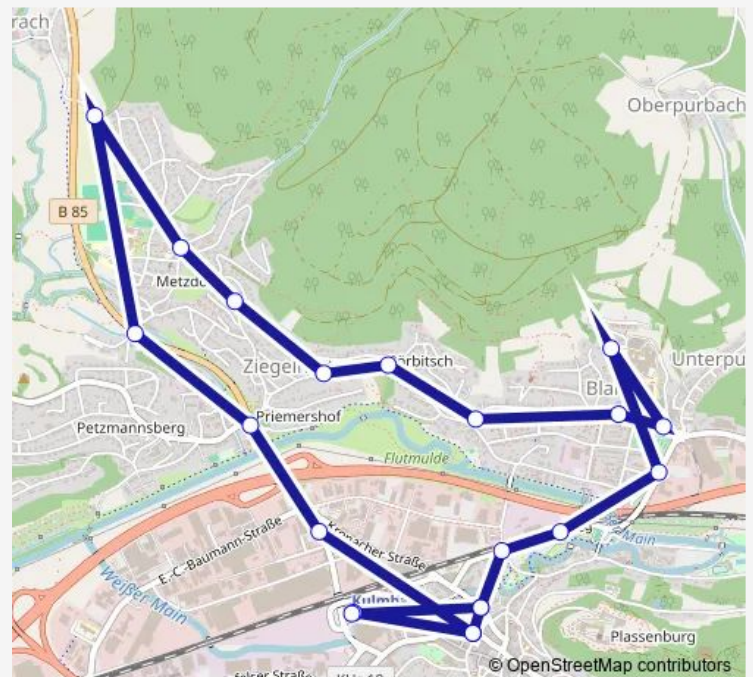

Thursday 06:00-18:30

Friday 06:00-18:30

Saturday 06:30-11:30

Sunday 14:30-16:30

Route info

Direction: Kulmbach, Zob

Stops: 21

Trip Duration: 0 hour 29 min

1301

BusMaps

Direction

Kulmbach, Zob — Kulmbach, Zob

20 stops

[Open route schedule](#)

Kulmbach, Zob

Kulmbach Klostergasse