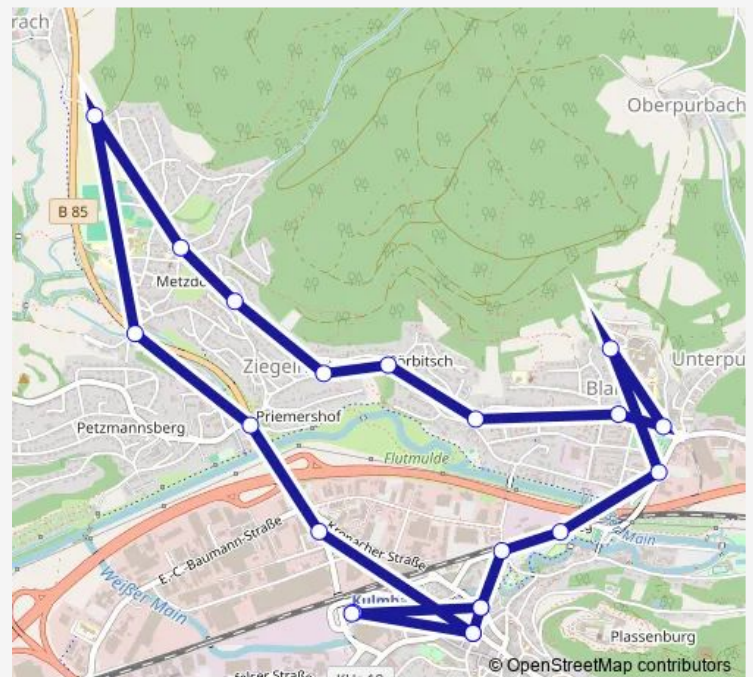

Thursday 06:00-18:30

Friday 06:00-18:30

Saturday 06:30-11:30

Sunday 14:30-16:30

Route info

Direction: Kulmbach, Zob

Stops: 21

Trip Duration: 0 hour 29 min

1301

BusMaps

Direction

Kulmbach, Zob — Kulmbach, Zob

20 stops

[Open route schedule](#)

Kulmbach, Zob

Kulmbach Klostergasse