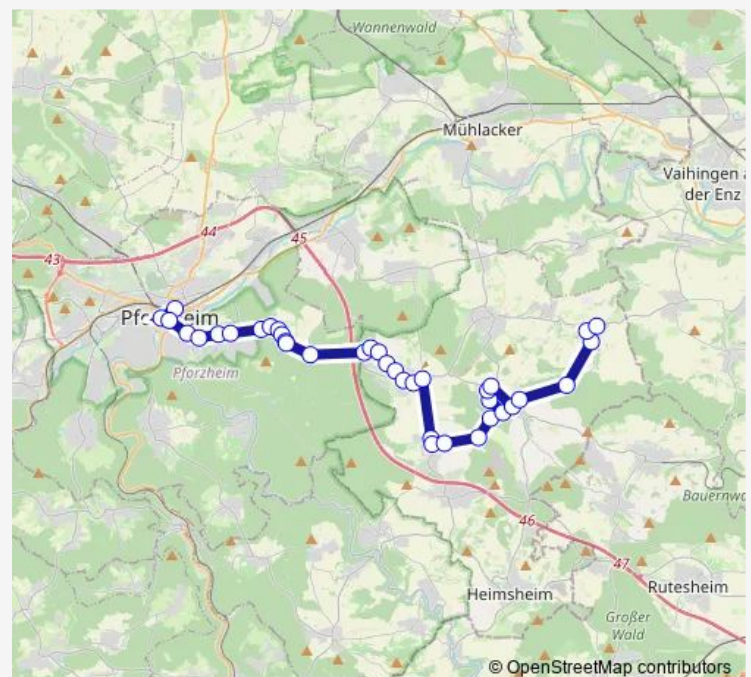

Bus 763

[Go to website](#)

Direction

Iptingen Wendeschleife — Pforzheim Zob

33 stops

[Open route schedule](#)

Iptingen Wendeschleife

Iptingen Ortsmitte

Iptingen Rathaus

Mönsheim Grenzbachhof

Mönsheim Dammstraße

Mönsheim Marktplatz

Mönsheim Ulmenstraße

Mönsheim Gödelmann

Mönsheim Nord

Mönsheim Wimsheimer Straße

Mönsheim Freibad

Mönsheim Lerchenhof

Wimsheim Goethestraße

Wimsheim Rathaus

Wimsheim Wurmberger Straße

Wurmberg Uhlandstraße

Wurmberg Ochsen

Wurmberg Waldenserdenkmal

Wurmberg Pforzheimer Straße

Wurmberg Steinernes Kreuz

Neubärental Im Welschen Feld

Route schedule

Iptingen Wendeschleife — Pforzheim Zob

Monday 06:34-12:34

Tuesday 06:34-12:34

Wednesday 06:34-12:34

Thursday 06:34-12:34

Friday 06:34-12:34

Saturday 20:20

Sunday 10:16-16:16

Route info

Direction: Iptingen Wendeschleife

Stops: 33

Trip Duration: 0 hour 51 min

763

BusMaps