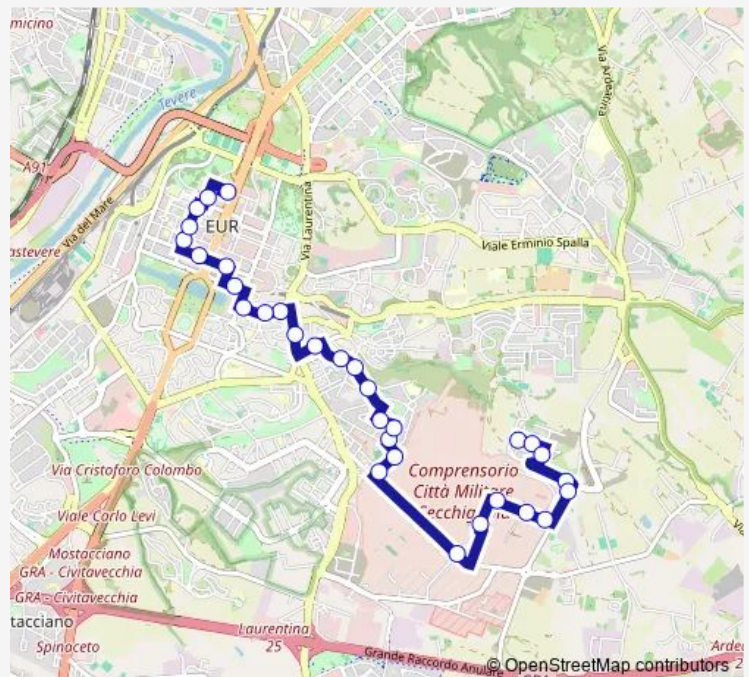

### Route schedule

CASTELLO DELLA CECCHIGNOLA — AGRICOLTURA

Monday 05:24-20:45

Tuesday 05:24-20:45

Wednesday 05:24-20:45

Thursday 05:24-20:45

Friday 05:24-20:45

Saturday 05:24-20:45

### Route info

Direction: CASTELLO DELLA CECCHIGNOLA

Stops: 31

Trip Duration: 0 hour 27 min

Aeronautica/Montagne Rocciose

Aeronautica/Arte

America/Arte

Europa/Boston

## Route schedule

AGRICOLTURA — CASTELLO DELLA CECCHIGNOLA

Monday 05:10-20:45

Tuesday 05:10-20:45

Wednesday 05:10-20:45

Thursday 05:10-20:45

Friday 05:10-20:45

Saturday 05:14-20:45

## Route info

Direction: AGRICOLTURA

Stops: 34

Trip Duration: 0 hour 40 min

Bersaglieri/Medicina Legale (H)

Bersaglieri/Edifici A - B

Bersaglieri/Edifici C - D

BERSAGLIERI/CECCHIGNOLA