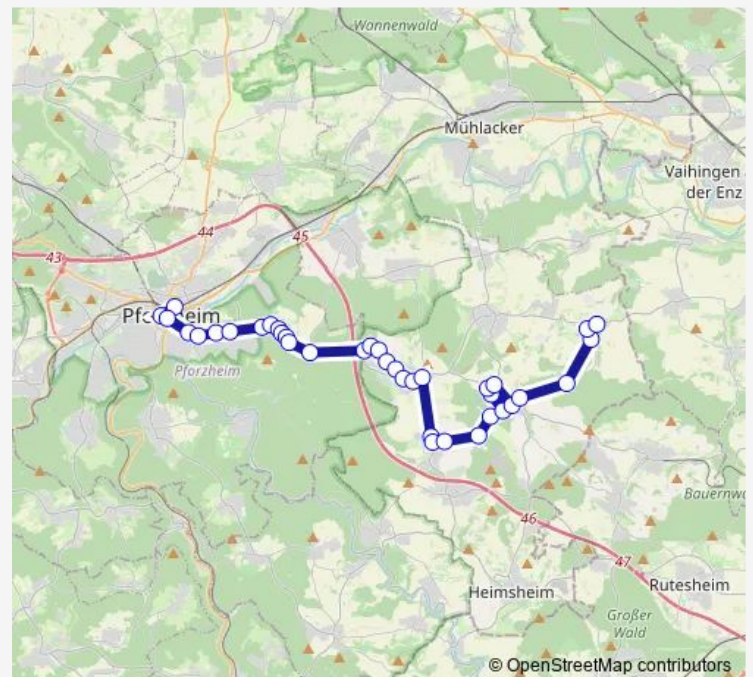

### Route schedule

Pforzheim Zob — Friolzheim Birkenstraße

Monday	—
Tuesday	—
Wednesday	—
Thursday	—
Friday	25:18 <sup>+1</sup>
Saturday	25:18 <sup>+1</sup>
Sunday	—

### Route info

Direction: Pforzheim Zob

Stops: 36

Trip Duration: 0 hour 57 min

763

BusMaps

Mönsheim Freibad

Mönsheim Wimsheimer Straße