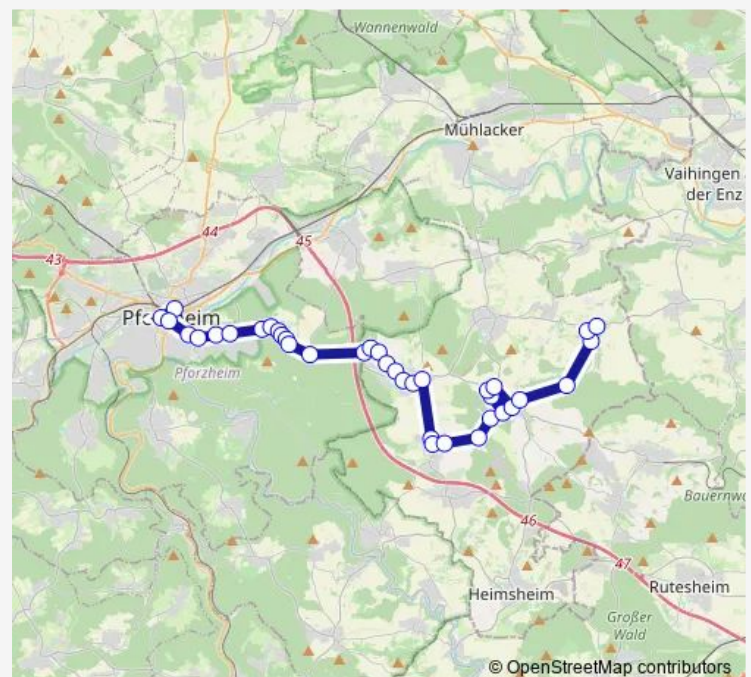

Direction

Pforzheim Zob — Iptingen Wendeschleife

34 stops

[Open route schedule](#)

Pforzheim Zob

Pforzheim Leopoldstraße

Pforzheim Waisenhausplatz

Pforzheim Goldschmiedeschule

Pforzheim Wurmberger Straße

Pforzheim Birkenweg

Pforzheim FSV - Sportplatz

Pforzheim Hanauer Straße

Pforzheim Eppinger Linie

Pforzheim Gmünder Straße

Pforzheim Gablonzer Straße

Pforzheim Kirschenpfad

Hagenschieß West

Hagenschieß Ost

Neubärental Glasbronnenstraße

Neubärental Brunnen

Neubärental Friedhof

Neubärental Im Welschen Feld

Wurmberg Steinernes Kreuz

Wurmberg Pforzheimer Straße

Wurmberg Waldenserdenkmal

Route schedule

Pforzheim Zob — Iptingen Wendeschleife

Monday 06:15-07:18

Tuesday 06:15-07:18

Wednesday 06:15-07:18

Thursday 06:15-07:18

Friday 06:15-07:18

Saturday —

Sunday —

Route info

Direction: Pforzheim Zob

Stops: 34

Trip Duration: 0 hour 47 min