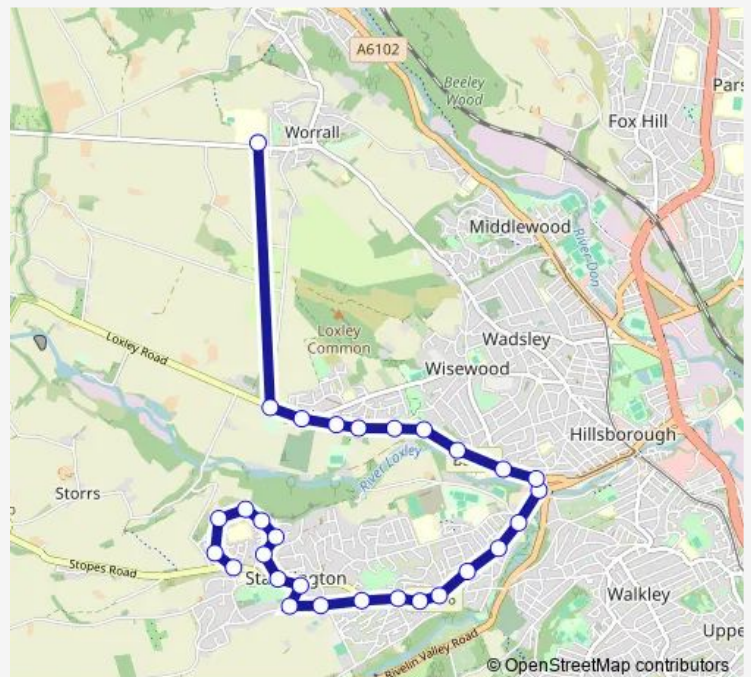

Monday 07:28

Tuesday 07:28

Wednesday 07:28

Thursday 07:28

Friday 07:28

Saturday —

Sunday —

Route info

Direction:

Stops: 0

Trip Duration: — min

763 — Stannington - Bradfield School

Direction

Bradfield School/Kirk Edge Road — Greaves Lane/Greaves Close

30 stops

[Open route schedule](#)

Bradfield School/Kirk Edge Road

Loxley Road/Long Lane

Loxley Road/Rodney Hill

Loxley Road/Black Lane

Loxley Road/The Grove

Loxley Road/Studfield Hill

Loxley Road/Low Matlock Lane

Loxley Road/Wisewood Avenue

Saturday —

Sunday —

Route info

Direction: Bradfield School/Kirk Edge Road

Stops: 30

Trip Duration: 0 hour 24 min

Acorn Drive/Spoon Glade

Acorn Drive/Flask View