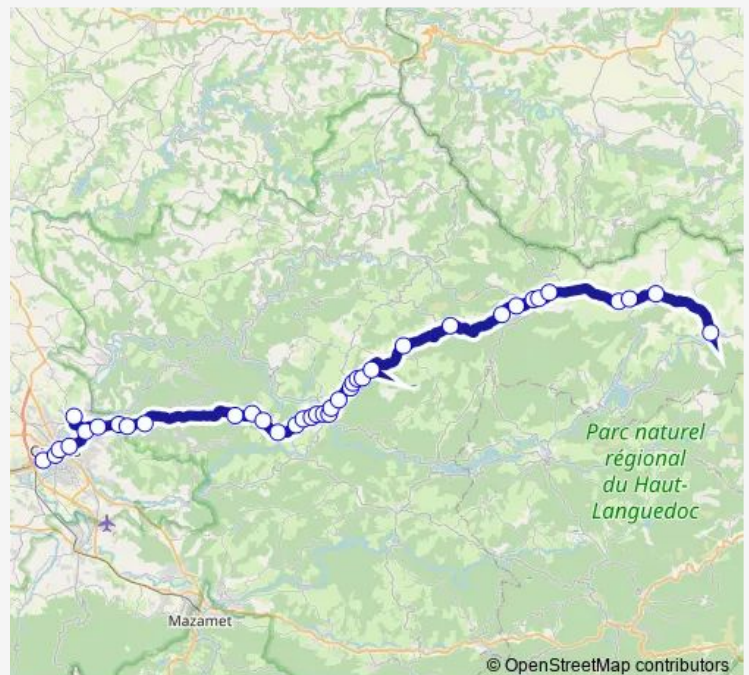

Saturday —

Sunday —

Route info

Direction: Murat-SUR-Vèbre - Bourg

Stops: 38

Trip Duration: 1 hour 25 min

Brassac - Brassac Croix de Castres

LE BEZ - Amiguet le Plot