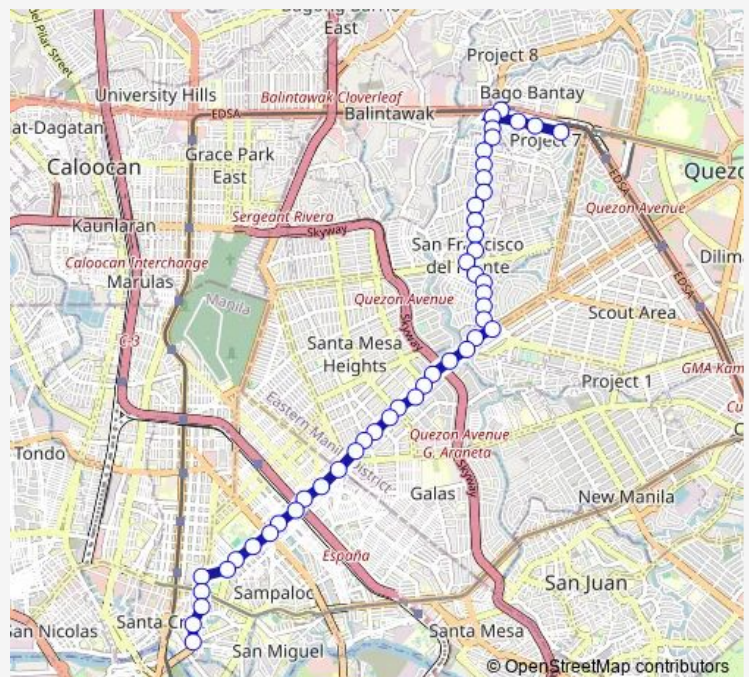

Roosevelt Avenue, Quezon City

Route schedule

Dangay / Bansalangin Intersection, Quezon City — Quezon Blvd, Manila

Monday 00:00

Tuesday 00:00

Wednesday 00:00

Thursday 00:00

Friday 00:00

Saturday 00:00

Sunday 00:00

Route info

Direction: Dangay / Bansalangin Intersection, Quezon City

Stops: 48

Trip Duration: 0 hour 47 min

■ Proj 7 - Quiapo

Roosevelt Avenue, Quezon City

Roosevelt Avenue / Bautista Intersection, Quezon City

Roosevelt Avenue / De Vera Intersection, Quezon City

Philippine Maritime Institute, Roosevelt Avenue, Quezon City

Quezon Avenue / Roosevelt Avenue Intersection, Quezon City