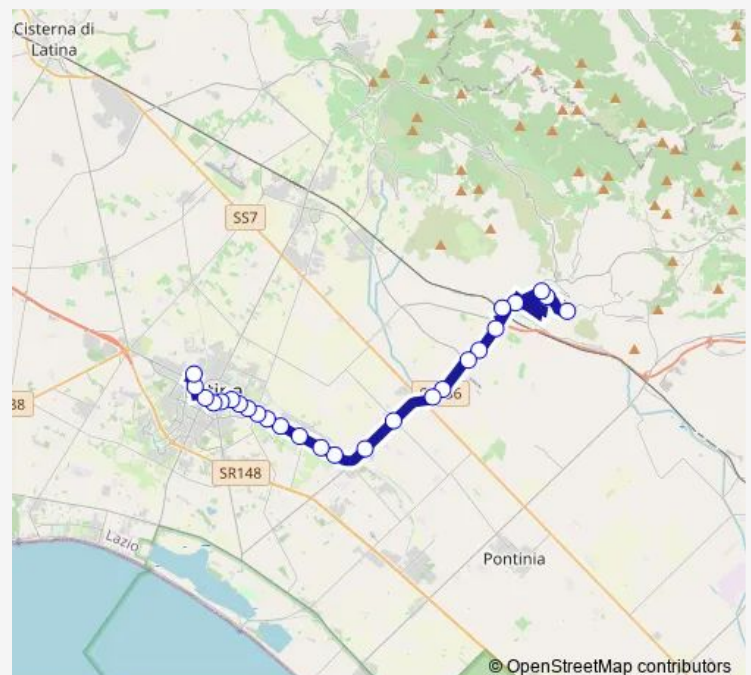

Saturday 08:15

Sunday —

Route info

Direction: Sezze Piagge Marine # f3142

Stops: 26

Trip Duration: 0 hour 55 min

Latina | Mercato Annonario # f3298

Latina | Palazzo Emme # f3011