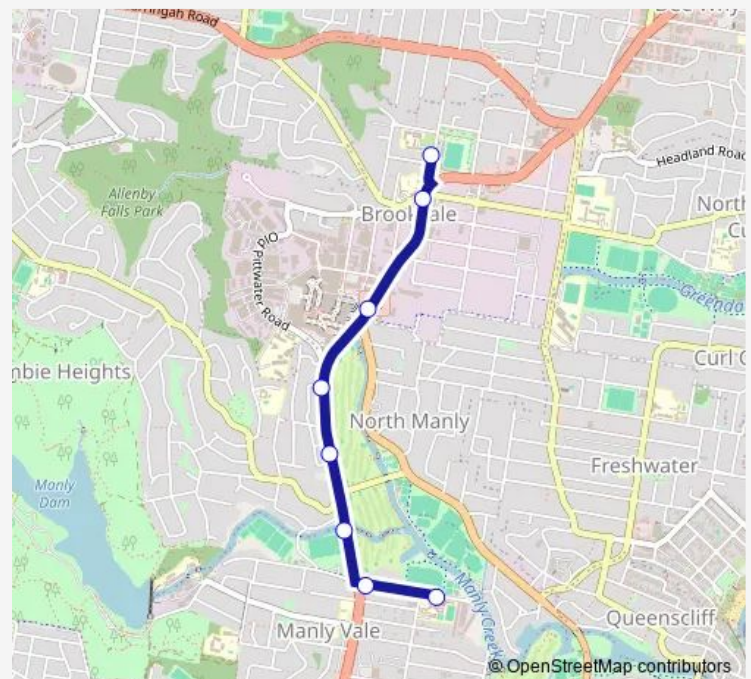

School Bus 612n Nbsc Mackellar Girls Campus to St Augustine's College

[Go to website](#)**Direction**

Nbsc Mackellar Girls, Campbell Pde, Stand J — St Augustine's College, Alfred Rd

8 stops

[Open route schedule](#)

Nbsc Mackellar Girls, Campbell Pde, Stand J

Campbell Pde Before Condamine St

Miller Reserve, Condamine St

Condamine St After James St

Condamine St At Pozieres Pde

Warringah Mall, Pittwater Rd, Stand D

Pittwater Rd At Old Pittwater Rd

St Augustine's College, Alfred Rd

Route schedule

Nbsc Mackellar Girls, Campbell Pde, Stand J — St Augustine's College, Alfred Rd

Monday	15:19
Tuesday	15:19
Wednesday	15:19
Thursday	15:19
Friday	15:19
Saturday	—
Sunday	—

Route info

Direction: Nbsc Mackellar Girls, Campbell Pde, Stand J

Stops: 8

Trip Duration: 0 hour 16 min

612n School Bus time schedules and route maps are available in an offline PDF at busmaps.com. Use the busmaps.com website to see live bus times, train schedule or subway schedule, and step-by-step directions for all public transit in Sydney