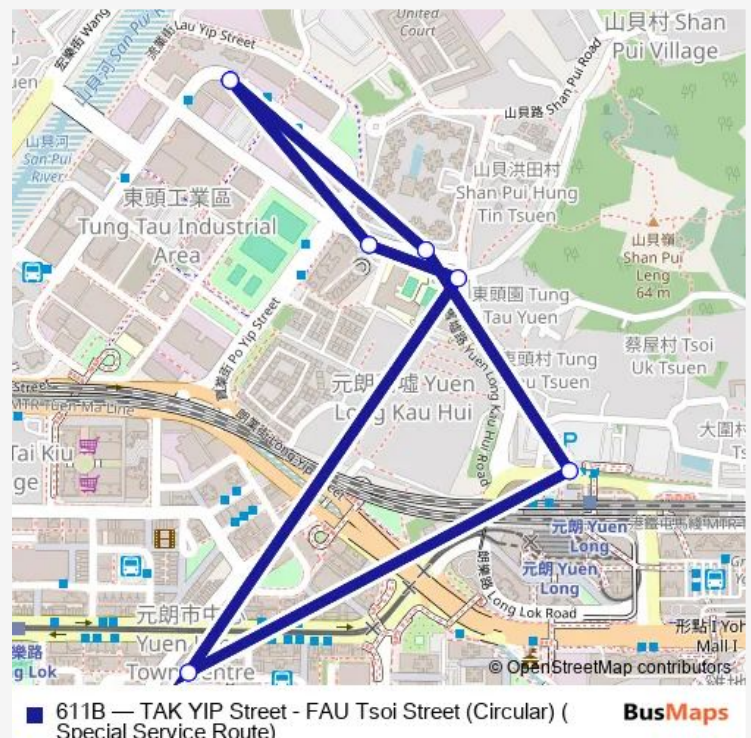

Bus 611B TAK YIP Street - FAU Tsoi Street (Circular) (Special Service Route)

[Go to website](#)

Direction

TAK YIP STREET, NEAR PO WAI BUILDING, TUNG TAU INDUSTRIAL AREA — TAK YIP STREET, NEAR PO WAI BUILDING, TUNG TAU INDUSTRIAL AREA

7 stops

[Open route schedule](#)

TAK YIP STREET, NEAR PO WAI BUILDING, TUNG TAU INDUSTRIAL AREA

HONG YIP STREET, NEAR THE PARCVILLE TOWER 6

LONG YAT ROAD (NEAR MTR YUEN LONG STATION)

FAU TSOI STREET, OUTSIDE KWONG WAH PLAZA (OUTSIDE HOUSE NO.34)

YUEN LONG KAU HUI ROAD, NEAR CHUNG SING SCHOOL

HONG YIP STREET, NEAR THE PARCVILLE TOWER 9

TAK YIP STREET, NEAR PO WAI BUILDING, TUNG TAU INDUSTRIAL AREA

Route schedule

TAK YIP STREET, NEAR PO WAI BUILDING, TUNG TAU INDUSTRIAL AREA — TAK YIP STREET, NEAR PO WAI BUILDING, TUNG TAU INDUSTRIAL AREA

Monday	09:30
Tuesday	09:30
Wednesday	09:30
Thursday	09:30
Friday	09:30
Saturday	09:30
Sunday	09:30

Route info

Direction: TAK YIP STREET, NEAR PO WAI BUILDING, TUNG TAU INDUSTRIAL AREA

Stops: 7

Trip Duration: 0 hour 10 min