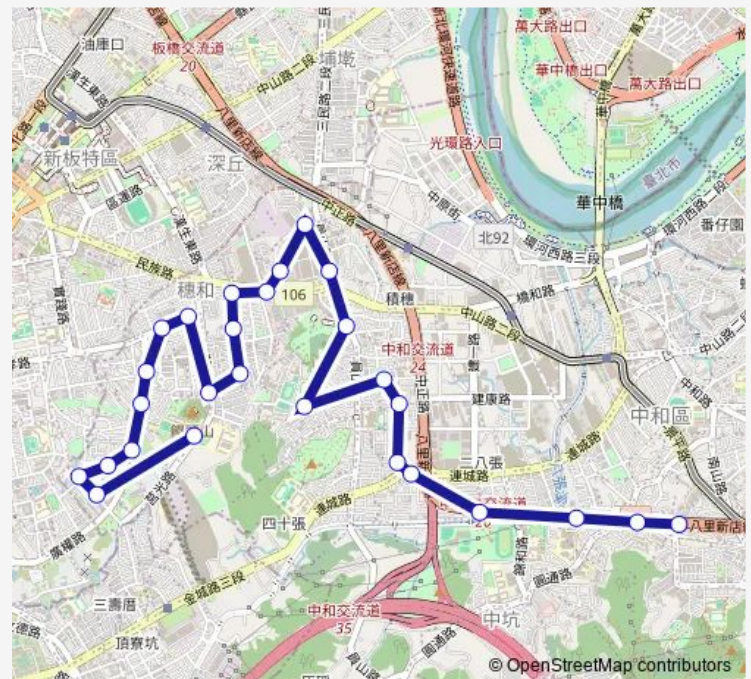

Thursday 06:30-20:00

Friday 06:30-20:00

Saturday 06:30-20:00

Sunday 06:30-20:00

Route info

Direction: 自強國中

Stops: 27

Trip Duration: 9 hour 0 min

F512 — 自強國中-捷運景安站

二八張

連城中正路口

中和國民運動中心

雙和醫院

圓通路口

中興街口

F512 Bus time schedules and route maps are available in an offline PDF at busmaps.com. Use the busmaps.com website to see live bus times, train schedule or subway schedule, and step-by-step directions for all public transit in Banqiao