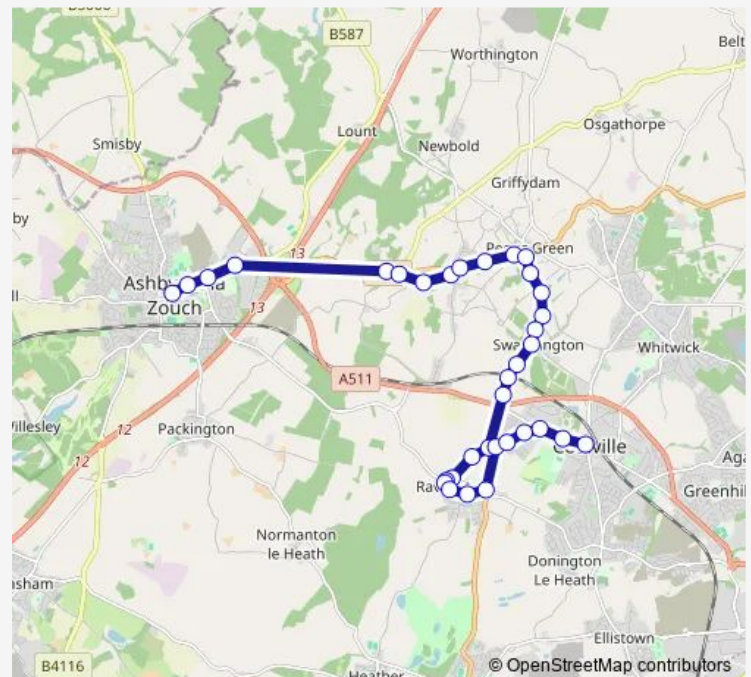

### Route schedule

Market Street — Memorial Square

Monday 15:15

Tuesday 15:15

Wednesday 15:15

Thursday 15:15

Friday 15:15

Saturday —

### Route info

Direction: Market Street

Stops: 34

Trip Duration: 0 hour 30 min

■ 29S — Coalville - Ashby

Piper Lane

Main Street

St Michaels Drive

## Route schedule

Memorial Square — Market Street

Monday 08:00

Tuesday 08:00

Wednesday 08:00

Thursday 08:00

Friday 08:00

Saturday —