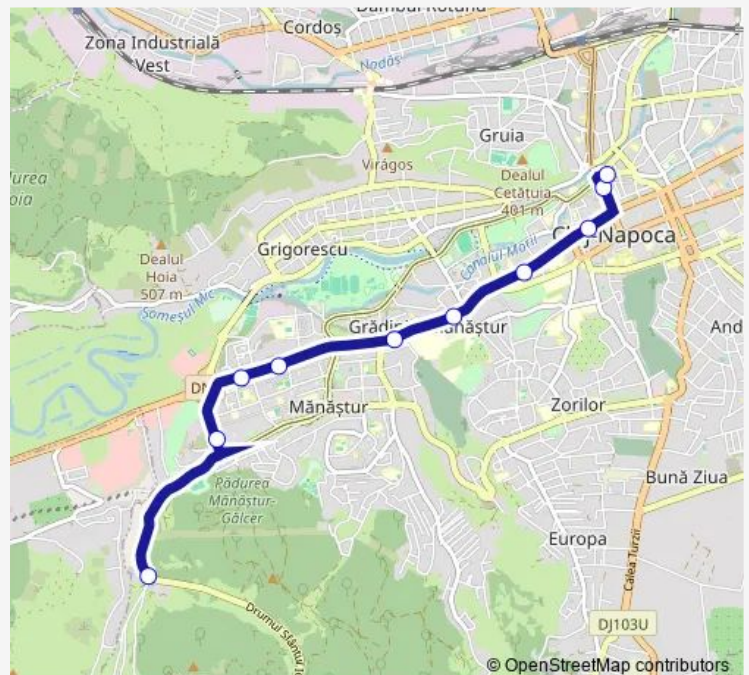

### Direction

Roata Faget Plecare — P-a M.Viteazu Sosire

10 stops

[Open route schedule](#)

Roata Faget Plecare

Bucium

Ciobanului

P-a Flora

Calea Mănătur

Agronomia

Calea Moilor

Memorandumului Sud

Central

P-a M.Viteazu Sosire

### Route schedule

Roata Faget Plecare — P-a M.Viteazu Sosire

Monday 09:15-22:10

Tuesday 09:15-22:10

Wednesday 09:15-22:10

Thursday 09:15-22:10

Friday 09:15-22:10

Saturday 10:00-18:30

### Route info

Direction: Roata Faget Plecare

Stops: 10

Trip Duration: 0 hour 19 min

29s Bus time schedules and route maps are available in an offline PDF at [busmaps.com](https://busmaps.com). Use the [busmaps.com](https://busmaps.com) website to see live bus times, train schedule or subway schedule, and step-by-step directions for all public transit in Cluj-Napoca