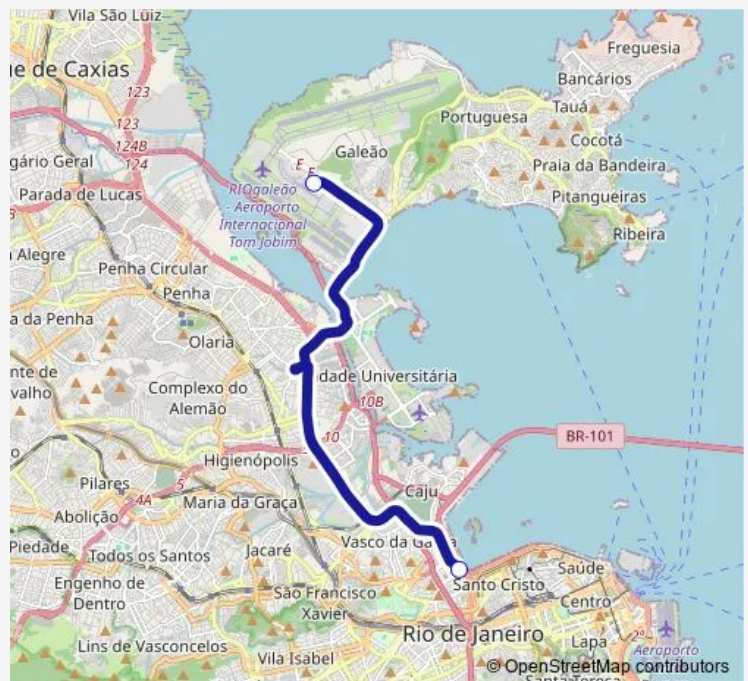

### Direction

Galeão - Tom Jobim 2 — Terminal Gentileza : Plataforma F1

2 stops

[Open route schedule](#)

Galeão - Tom Jobim 2

Terminal Gentileza : Plataforma F1

### Route schedule

Galeão - Tom Jobim 2 — Terminal Gentileza : Plataforma F1

Monday	00:00
Tuesday	00:00
Wednesday	00:00
Thursday	00:00
Friday	00:00
Saturday	00:00
Sunday	00:00

### Route info

Direction: Galeão - Tom Jobim 2

Stops: 2

Trip Duration: 0 hour 31 min

ESP01 — Galeão - Terminal Gentileza

### Direction

Terminal Gentileza : Plataforma F5 — Galeão - Tom Jobim 2

2 stops

[Open route schedule](#)

Terminal Gentileza : Plataforma F5

Galeão - Tom Jobim 2