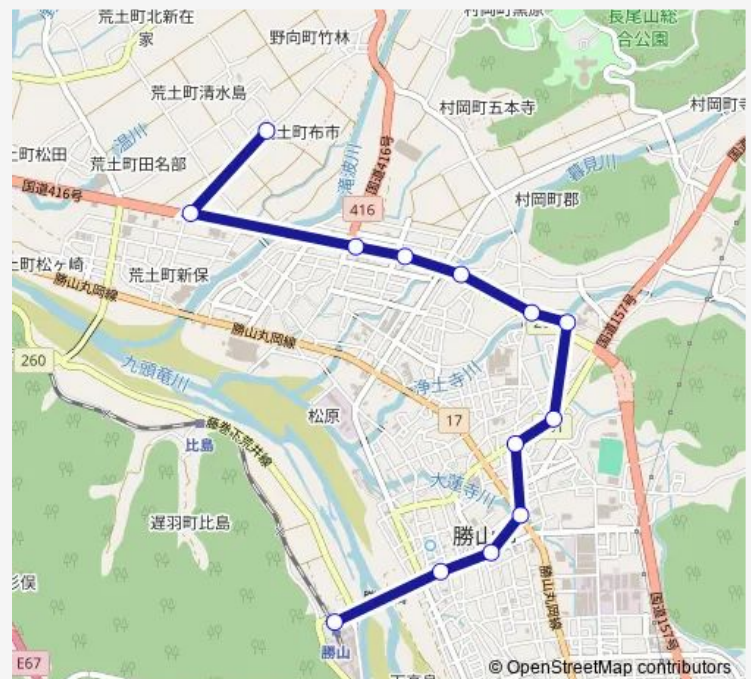

Direction

布市 — 勝山駅前

13 stops

[Open route schedule](#)

- 布市
- 布市口
- 滝波口
- 農協会館前
- 郡
- 村岡公民館
- 福井勝山総合病院
- 勝山高校入口
- 芳野
- ゆめおーれ勝山前
- サンプラザ前
- 尊光寺前
- 勝山駅前

Route schedule

布市 — 勝山駅前

Monday	07:55
Tuesday	07:55
Wednesday	07:55
Thursday	07:55
Friday	07:55
Saturday	07:55
Sunday	—

Route info

Direction: 布市

Stops: 13

Trip Duration: 0 hour 14 min

荒土線 Bus time schedules and route maps are available in an offline PDF at busmaps.com. Use the busmaps.com website to see live bus times, train schedule or subway schedule, and step-by-step directions for all public transit in Katsuyama

The schedule is provided in the local timezone. Times with "(+1)" indicate departures on the next day.

PDF file created on 2025-01-16

2024 BusMaps.com - All Rights Reserved