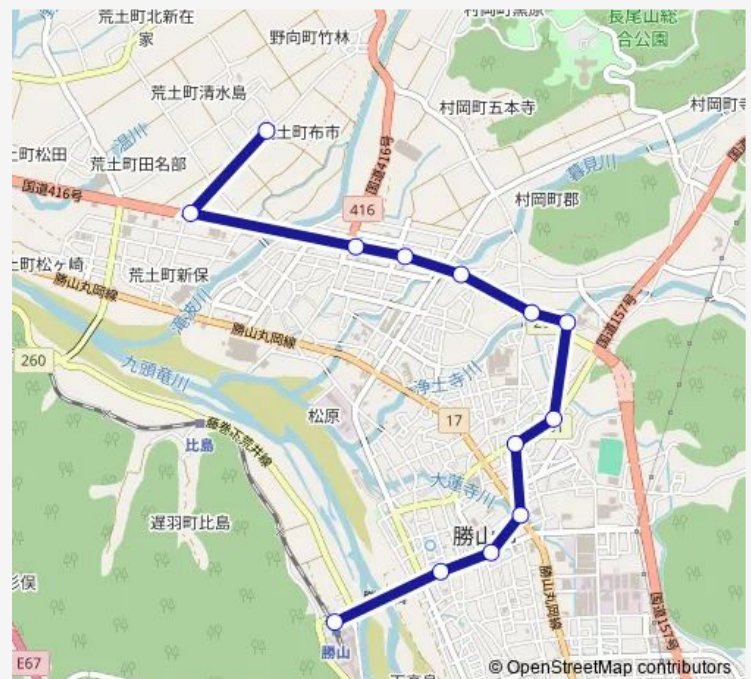

Direction

布市 — 勝山駅前

13 stops

[Open route schedule](#)

- 布市
- 布市口
- 滝波口
- 農協会館前
- 郡
- 村岡公民館
- 福井勝山総合病院
- 勝山高校入口
- 芳野
- ゆめおーれ勝山前
- サンプラザ前
- 尊光寺前
- 勝山駅前

Route schedule

布市 — 勝山駅前

Monday	07:55
Tuesday	07:55
Wednesday	07:55
Thursday	07:55
Friday	07:55
Saturday	07:55
Sunday	—

Route info

Direction: 布市

Stops: 13

Trip Duration: 0 hour 14 min

荒土線 Bus time schedules and route maps are available in an offline PDF at busmaps.com. Use the busmaps.com website to see live bus times, train schedule or subway schedule, and step-by-step directions for all public transit in Katsuyama

The schedule is provided in the local timezone. Times with "(+1)" indicate departures on the next day.

PDF file created on 2025-02-26

2024 BusMaps.com - All Rights Reserved