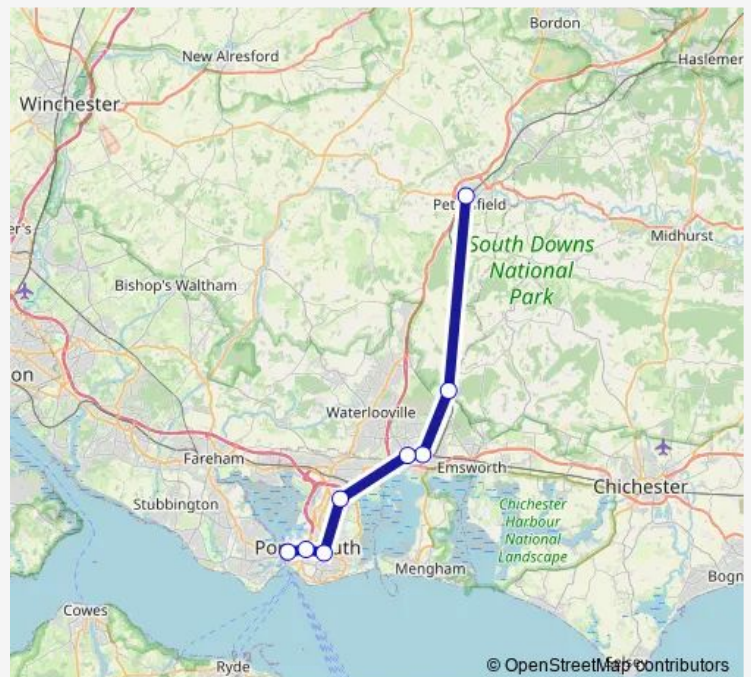

### Direction

Petersfield — Portsmouth Harbour

8 stops

[Open route schedule](#)

Petersfield

Rowlands Castle

Havant

Bedhampton

Hilsea

Fratton

Portsmouth & Southsea

Portsmouth Harbour

### Route schedule

Petersfield — Portsmouth Harbour

Monday 00:05-01:39

Tuesday —

Wednesday —

Thursday —

Friday —

Saturday 05:46-01:06<sup>+1</sup>

### Route info

Direction: Petersfield

Stops: 8

Trip Duration: 0 hour 35 min

Sw:Ptr->Pmh — SW train service from PTR to Pmh

Sw:Ptr->Pmh Rail time schedules and route maps are available in an offline PDF at [busmaps.com](https://busmaps.com). Use the [busmaps.com](https://busmaps.com) website to see live bus times, train schedule or subway schedule, and step-by-step directions for all public transit in Portsmouth