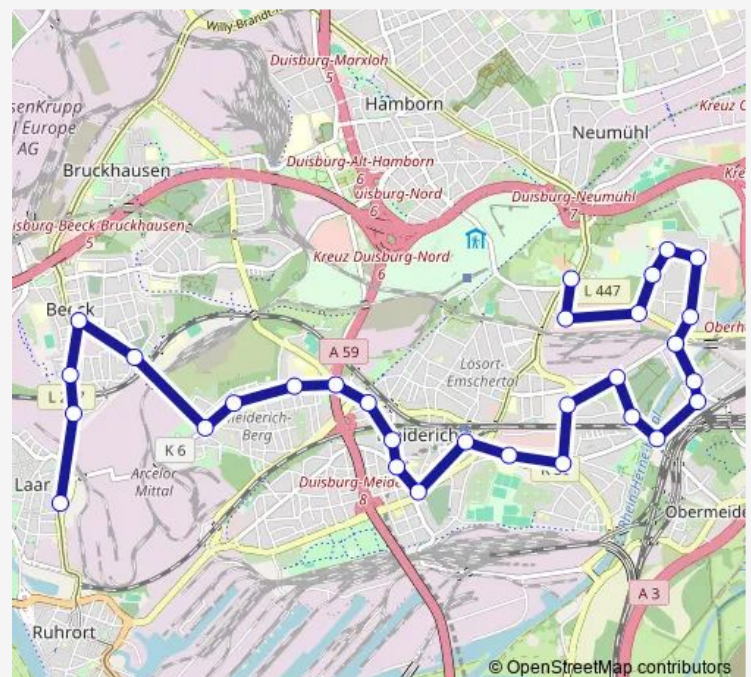

Thursday 07:22

Friday 07:22

Saturday —

Sunday —

Route info

Direction: DU-Landschaftspark Nord

Stops: 30

Trip Duration: 0 hour 45 min

■ 917 E

BusMaps

Duisburg Honigstr.

Duisburg Nomericher Platz

Duisburg Spichernstr.

Duisburg Bergstr.

Duisburg Helmholtzstr.

Duisburg Brauerei

Stops: 14

Trip Duration: 0 hour 23 min

Direction

Duisburg Meiderich Bf — Duisburg Beeck Denkmal

12 stops

[Open route schedule](#)

Duisburg Meiderich Bf

Duisburg Kaiser-Wilh.-Krankh.

Sunday —

Route info

Direction: Duisburg Beeck Denkmal

Stops: 13

Trip Duration: 0 hour 23 min

917 E Bus time schedules and route maps are available in an offline PDF at busmaps.com. Use the busmaps.com website to see live bus times, train schedule or subway schedule, and step-by-step directions for all public transit in Duisburg