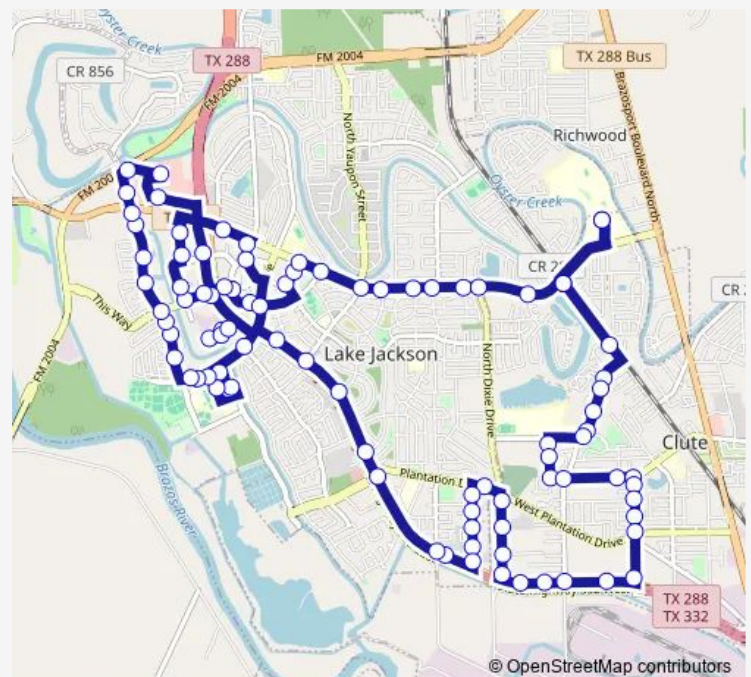

Lakeview & Lazy Lane

Hargett & Oak Drive

Hargett St & S Main St

Main @ Apts on Main St

S Main St & Smith St

Main & Bernard

S Main St & E Plantation Dr

S Main St & Hwy 332

Hwy 332 & Liberty

Hwy 332 & S Lazy Ln

Route schedule

College Boulevard at Brazosport College — College Boulevard at Brazosport College

Monday	06:00-17:00
Tuesday	06:00-17:00
Wednesday	06:00-17:00
Thursday	06:00-17:00
Friday	06:00-17:00
Saturday	—
Sunday	—

Route info

Direction: College Boulevard at Brazosport College

Stops: 91

Trip Duration: 0 hour 50 min

Hwy 332 Feeder @ Bella Roma

Hwy 332 @ Lighthouse Learning Center

Dixie Dr @ Burger King

Dixie Dr & Brazospark

Monday —

Tuesday —

Wednesday —

Thursday —

Friday —

Saturday 08:00-17:00

Sunday —

Route info