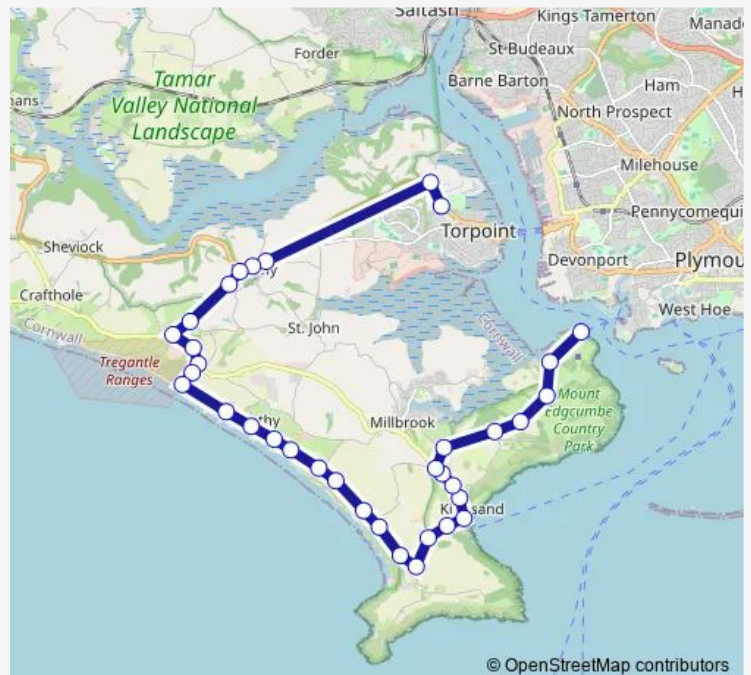

Bus 70S Torpoint School - Cremyll

[Go to website](#)

Direction

School — Cremyll Ferry

35 stops

[Open route schedule](#)

- School
- Wilcove Turn
- Pedigree Farm
- The Carew Arms
- The Old Vicarage
- St John Turn
- Lower Tregantle
- Tregantle Fort Junction
- Tregantle Fort Main Car Park
- Tregantle Fort Car Park
- Tregantle Beach
- Tregantle Beach Corner
- Sharrow Point
- Shelter
- Farmers Field Car Park
- Tregonhawke Path to Beach
- Whitsand Bay Holiday Park
- Rame View Cafe
- Lay By
- Polhawn Car Park
- Polhawn

Route schedule

School — Cremyll Ferry

Monday	15:30
Tuesday	15:30
Wednesday	15:30
Thursday	15:30
Friday	15:30
Saturday	—
Sunday	—

Route info

Direction: School

Stops: 35

Trip Duration: 0 hour 36 min

■ 70S — Torpoint School - Cremyll

Rame Village

Forder Hill

Triangle

New Road

New Road Bus Shelter

Coombe Park

Coombe Farm

Fourlanesend Sch Jackmans Meadow

Maker Heights Centre

Fort Picklecombe Turning

War Memorial

Drywalk Gate Edgcumbe House

Edgcumbe House Top Entrance

Cremyll Ferry

70S Bus time schedules and route maps are available in an offline PDF at busmaps.com. Use the busmaps.com website to see live bus times, train schedule or subway schedule, and step-by-step directions for all public transit in Millbrook