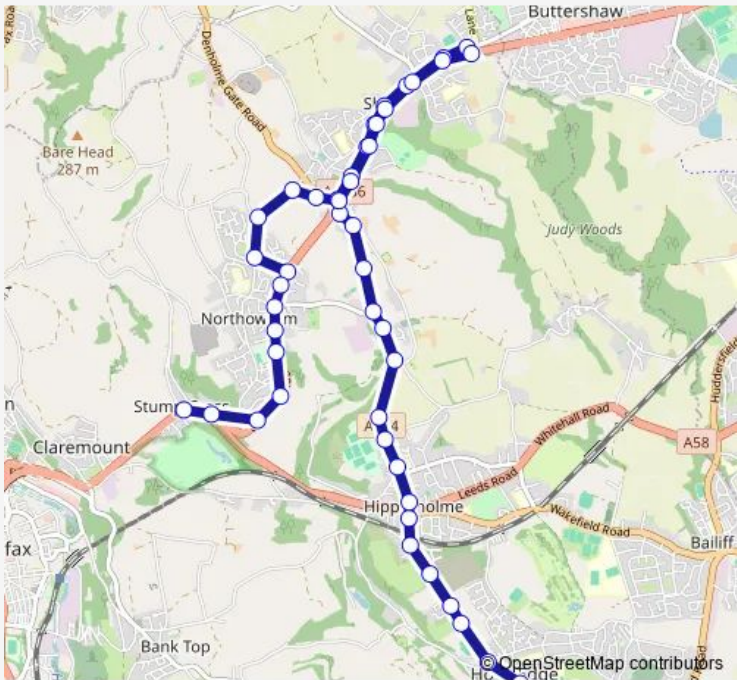

Bus C46 Stump Cross - Brighouse HS Annex

[Go to website](#)

Direction
 Brighouse High School — Stump Cross
 48 stops
[Open route schedule](#)

- Brighouse High School
- Brighouse High School
- Yew Park
- Half House Lane
- Harley Head Farm
- Broad Oak Lane
- Brighouse Road
- Southedge Close
- Hipperholme Jct
- Denholme Gate Rd Allotments
- Denholme Gate Road Towngate
- Denholme Gate Road Northedge Ln
- Denholme Gate Rd Southfield Terrace
- Denholme Gate Road Coley Rd
- The Brown Horse Inn
- Denholme Gate Road
- Brighouse & Denholme Gate Road
- Stone Leigh Farm
- Ing Head Gardens
- Halifax Rd Sun Wood Avenue
- Halifax Road Highfields

Route schedule
 Brighouse High School — Stump Cross

Monday	15:10
Tuesday	15:10
Wednesday	15:10
Thursday	15:10
Friday	15:10
Saturday	—
Sunday	—

Route info
 Direction: Brighouse High School
 Stops: 48
 Trip Duration: 0 hour 45 min

■ C46 — Stump Cross - Brighouse HS Annex **BusMaps**

Halifax Road Bridle Stile

Village Hall

Wade House Rd Wade House Ave

Wade House Rd Brow Lane

Carr House Rd Carr House Lane

Carr House Ln Cooper Lane

Carr House Rd Cooper Lane

Friday 07:45

Saturday —

Sunday —

Route info

Direction: Stump Cross

Stops: 56

Trip Duration: 0 hour 50 min

Wade House Rd Brow Lane