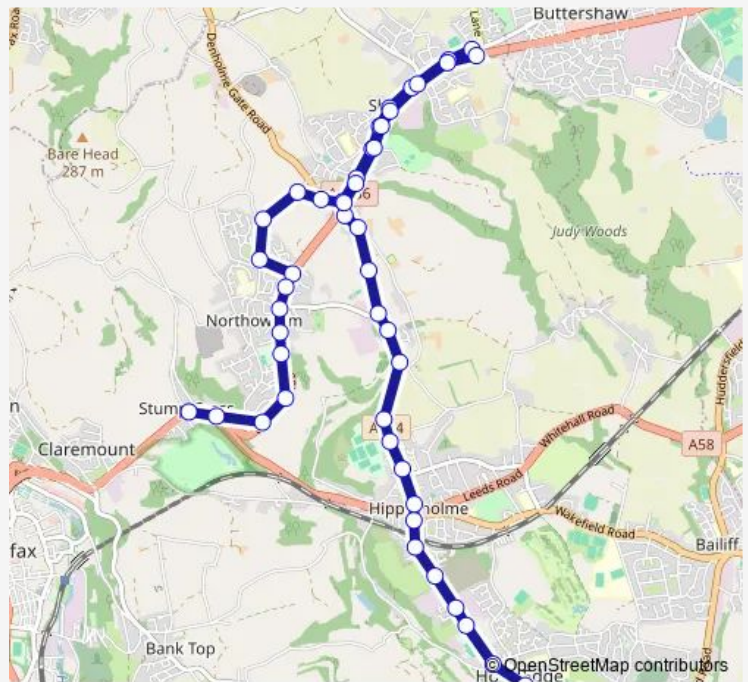

Bus C46 Stump Cross - Brighouse HS Annex

Go to website

Direction
 Brighouse High School — Stump Cross
 48 stops
[Open route schedule](#)

- Brighouse High School
- Brighouse High School
- Yew Park
- Half House Lane
- Harley Head Farm
- Broad Oak Lane
- Brighouse Road
- Southedge Close
- Hipperholme Jct
- Denholme Gate Rd Allotments
- Denholme Gate Road Towngate
- Denholme Gate Road Northedge Ln
- Denholme Gate Rd Southfield Terrace
- Denholme Gate Road Coley Rd
- The Brown Horse Inn
- Denholme Gate Road
- Brighouse & Denholme Gate Road
- Stone Leigh Farm
- Ing Head Gardens
- Halifax Rd Sun Wood Avenue
- Halifax Road Highfields

Route schedule
 Brighouse High School — Stump Cross

Monday	15:10
Tuesday	15:10
Wednesday	15:10
Thursday	15:10
Friday	15:10
Saturday	—
Sunday	—

Route info
 Direction: Brighouse High School
 Stops: 48
 Trip Duration: 0 hour 45 min

■ C46 — Stump Cross - Brighouse HS Annex **BusMaps**

Halifax Road Bridle Stile

Village Hall

Wade House Rd Wade House Ave

Wade House Rd Brow Lane

Carr House Rd Carr House Lane

Carr House Ln Cooper Lane

Carr House Rd Cooper Lane

Friday 07:45

Saturday —

Sunday —

Route info

Direction: Stump Cross

Stops: 56

Trip Duration: 0 hour 50 min

Wade House Rd Brow Lane