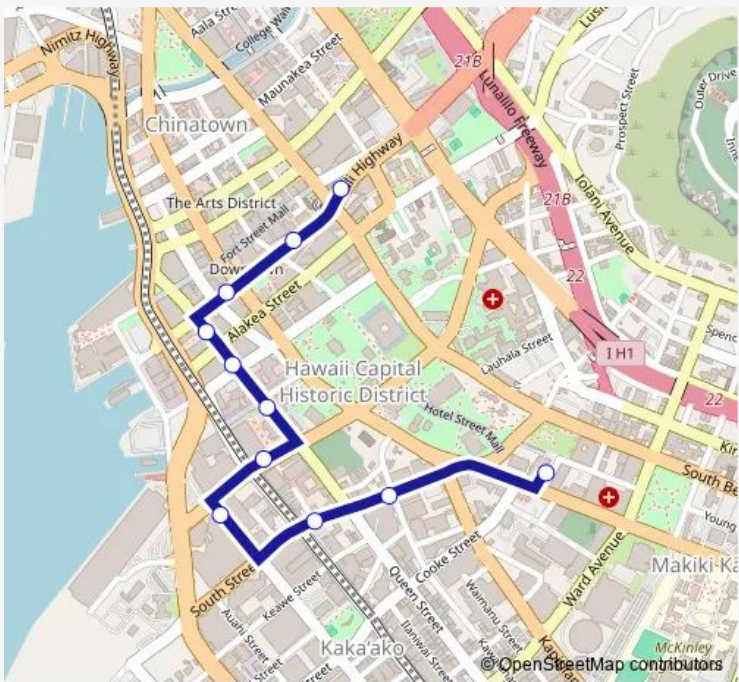

# Bus 122 Punchbowl-Alapai Transit Center

[Go to website](#)

**Direction**  
 Alapai Transit Center (Unloading) — Pali HWY + S Beretania St  
 13 stops  
[Open route schedule](#)

- Alapai Transit Center (Unloading)
- Alapai Transit Center (Stops 1-4)
- Lusitana ST + OPP Lauhala St
- Lusitana ST + Vineyard Bl
- Kinau ST + Alapai St
- Lunalilo ST + Ward Ave
- Captain Cook AVE + Alapai St
- Magellan AVE + Frear St
- Magellan AVE + Pele St
- Magellan AVE + Iolani Ave
- Queen Emma ST + Vineyard Bl
- Pali HWY + S Vineyard Bl
- Pali HWY + S Beretania St

**Route schedule**  
 Alapai Transit Center (Unloading) — Pali HWY + S Beretania St

Monday	05:30-21:30
Tuesday	05:30-21:30
Wednesday	05:30-21:30
Thursday	05:30-21:30
Friday	05:30-21:30
Saturday	06:00-21:30
Sunday	06:00-21:30

**Route info**  
 Direction: Alapai Transit Center (Unloading)  
 Stops: 13  
 Trip Duration: 0 hour 14 min

122 — Punchbowl-Alapai Transit Center **BusMaps**

**Direction**

Pali HWY + S Beretania St — Alapai Transit Center (Unloading)

11 stops

[Open route schedule](#)

Pali HWY + S Beretania St

Bishop ST + S Hotel St

Bishop ST + S King St

Queen ST + Alakea St

Queen ST + Richards St

Queen ST + OPP Mililani St