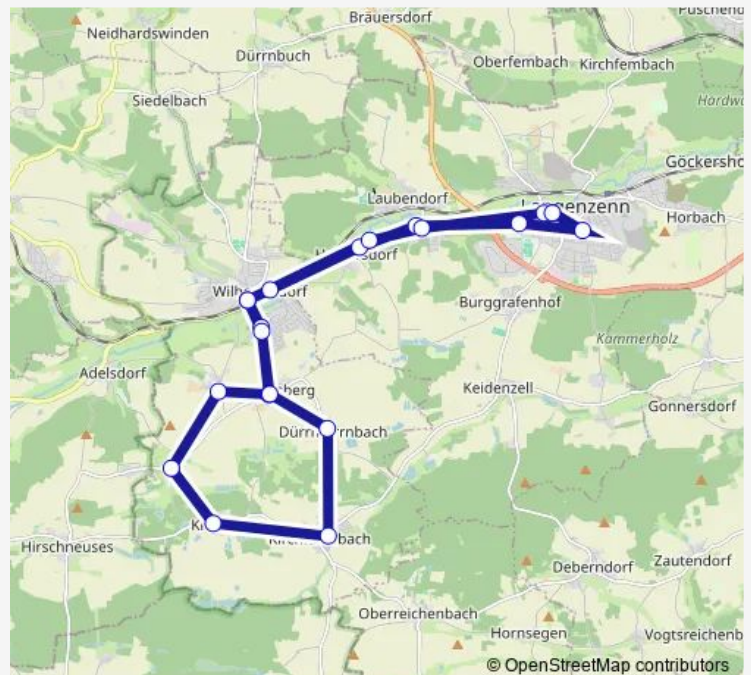

### Direction

Wilhermsdorf Mitte — Langenzenn Realschule

14 stops

[Open route schedule](#)

Wilhermsdorf Mitte

Wilhermsdorf Süd

Meiersberg

Dippoldsberg

### Route schedule

Wilhermsdorf Mitte — Langenzenn Realschule

Monday 07:00

Tuesday 07:00

Wednesday 07:00

Thursday 07:00

Friday 07:00

Saturday —

### Route info

Direction: Wilhermsdorf Mitte

Stops: 14

Trip Duration: 0 hour 39 min

## Route info

Direction: Langenzenn Würzb.Str./St.Friedh.

Stops: 21

Trip Duration: 0 hour 58 min

122 Bus time schedules and route maps are available in an offline PDF at [busmaps.com](https://busmaps.com). Use the [busmaps.com](https://busmaps.com) website to see live bus times, train schedule or subway schedule, and step-by-step directions for all public transit in Wilhermsdorf