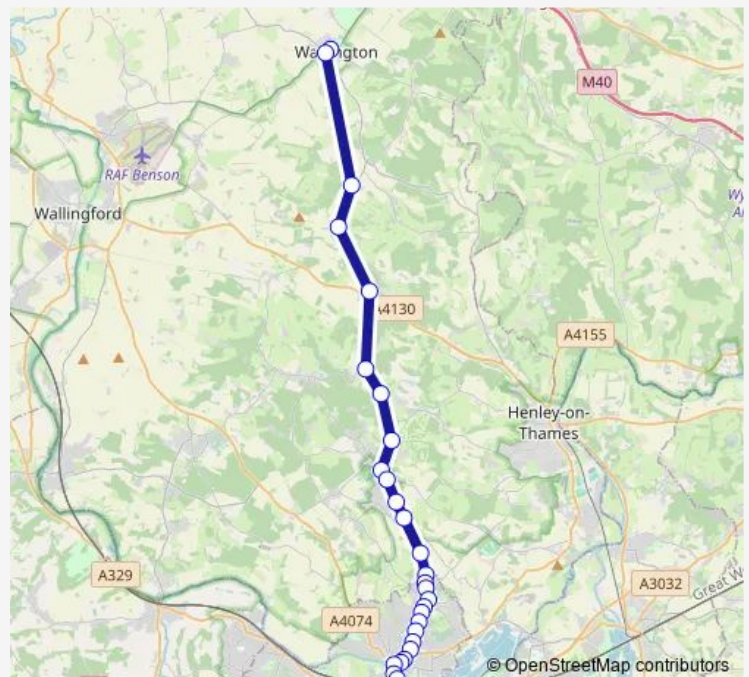

Thursday —

Friday 12:00

Saturday —

Sunday —

Route info

Direction: Friar Street

Stops: 29

Trip Duration: 0 hour 41 min

122 — Watlington - Sonning Common - Reading

Red Lion PH

The Lamb

Holly Close

The Green

Park Corner Turn Bus Shelter

The Green Bus Shelter

Crossroads

Library

Direction

Library — Friar Street

30 stops

[Open route schedule](#)

Library

Gorwell

The Green Bus Shelter