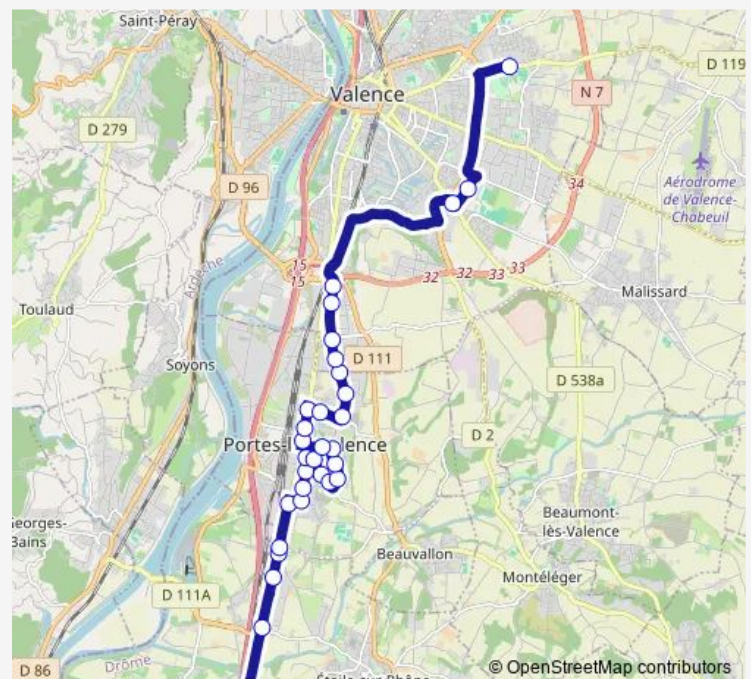

### Route schedule

LA Paillasse — Montesquieu

Monday 07:08

Tuesday 07:08

Wednesday 07:08

Thursday 07:08

Friday 07:08

Saturday —

### Route info

Direction: LA Paillasse

Stops: 31

Trip Duration: 0 hour 49 min

122 — Ligne 120

Aureats

Margier

Brossolette