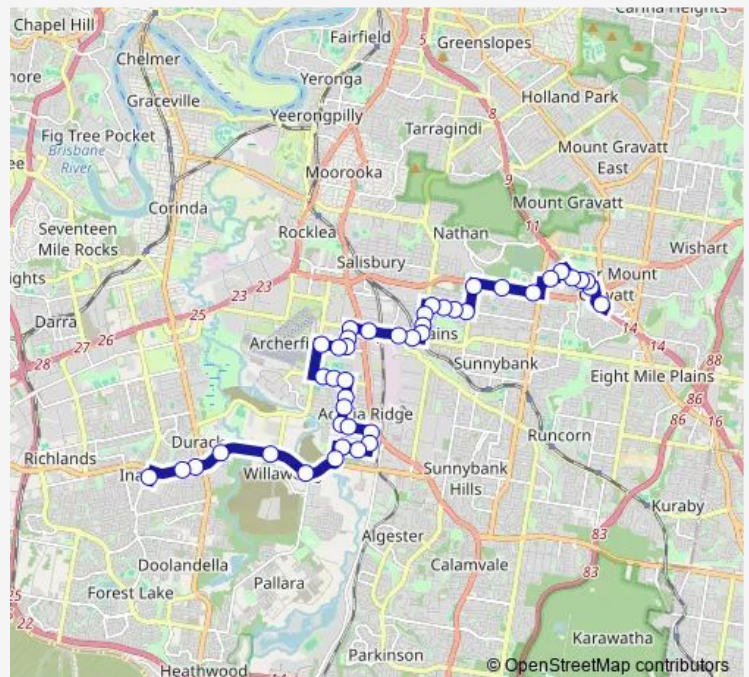

Troughton Rd at Qeii Hospital

Musgrave Rd at Musgrave Road, stop 53

Musgrave Rd at Mossop Street, stop 54

Musgrave Rd at Boundary Street, stop 54a

Musgrave Rd at Orange Grove Road, stop 54b

Orange Grove Rd at Bosworth Street, stop 55

Orange Grove Rd at Rookwood Avenue, stop 56

Orange Grove Rd at Joyce Street, stop 57

Boundary Rd at Rosedale Street, stop 45/

Boundary Rd at Halt Street, stop 46

Boundary Rd at Postle Street, stop 47

Desgrand St at Boundary Rd, stop 48

Route schedule

Garden City Shopping Centre station, stop B — Inala Plaza

Monday 07:00-18:20

Tuesday 07:00-18:20

Wednesday 07:00-18:20

Thursday 07:00-18:20

Friday 07:00-18:20

Saturday 09:08-17:08

Sunday —

Route info

Direction: Garden City Shopping Centre station, stop B

Stops: 43

Trip Duration: 0 hour 48 min

122 — Inala - Garden City

Desgrand St at Janzoon Street, stop 49

Desgrand St at Spowers Street, stop 50