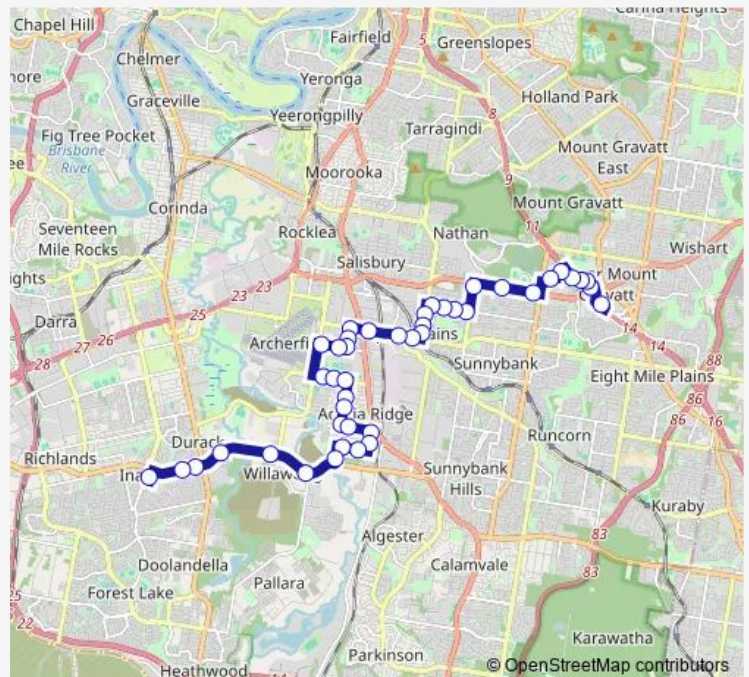

Polaris St near Monoceros St, stop 70

Andromeda St near Capricorn St, stop 71

Clipper St near Andromeda St, stop 72

Brolga St near Parakeet St, stop 73

Inala Plaza

Route schedule

Inala station, platform C — Inala Plaza

Monday	07:25
Tuesday	07:25
Wednesday	07:25
Thursday	07:25
Friday	07:25
Saturday	—
Sunday	—

Route info

Direction: Inala station, platform C

Stops: 19

Trip Duration: 0 hour 17 min

122 — Inala - Garden City

Direction

Garden City Shopping Centre station, stop B — Inala Plaza

43 stops

[Open route schedule](#)

Garden City Shopping Centre station, stop B

Nagle St at Pickworth Street, stop 81

Nagle St at Bolger Street, stop 80

Nagle St near Pickworth St, stop 79

Meckiff St at Sobers Street, stop 78

Tora St near Ilya St, stop 77

Omeo St near Ilya St, stop 76

Kessels Rd at QEII Stadium, stop 57

Kessels Rd at Estoril Street, stop 56