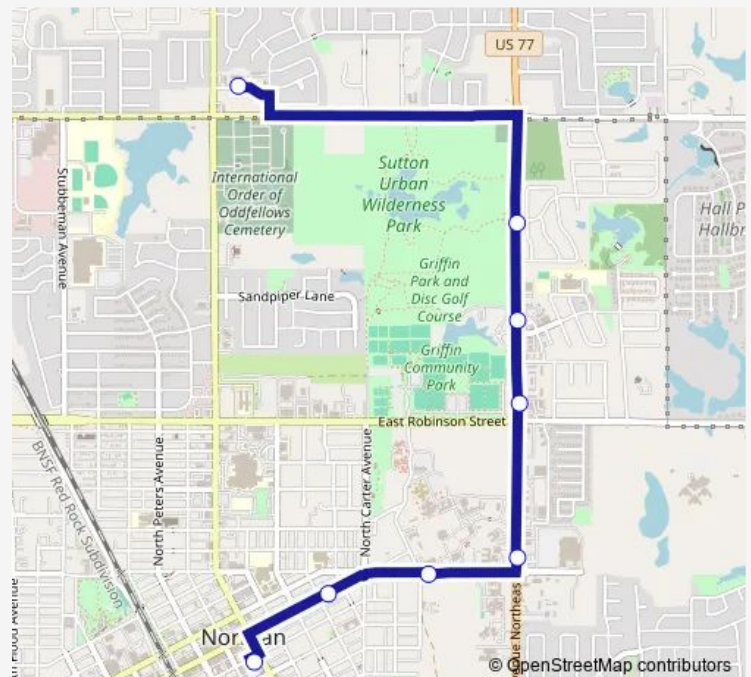

### Direction

Norman TC Bay E — Woodcrest Dr./Sequoyah Tr.

8 stops

[Open route schedule](#)

Norman TC Bay E

Main/Cockrel

Main/Reed

12th NE/Main

### Route schedule

Norman TC Bay E — Woodcrest Dr./Sequoyah Tr.

Monday 07:30-21:30

Tuesday 07:30-21:30

Wednesday 07:30-21:30

Thursday 07:30-21:30

Friday 07:30-21:30

Saturday 10:30-18:30

### Route info

Direction: Norman TC Bay E

Stops: 8

Trip Duration: 0 hour 14 min

122 — 12 NE/Rock Creek Rd

## Direction

Woodcrest Dr./Sequoyah Tr. — Norman TC Bay E

9 stops

[Open route schedule](#)

Woodcrest Dr./Sequoyah Tr.

12th NE/Central Parkway

12th Ave @ High Meadows Dr- Ib

12th NE/Robinson