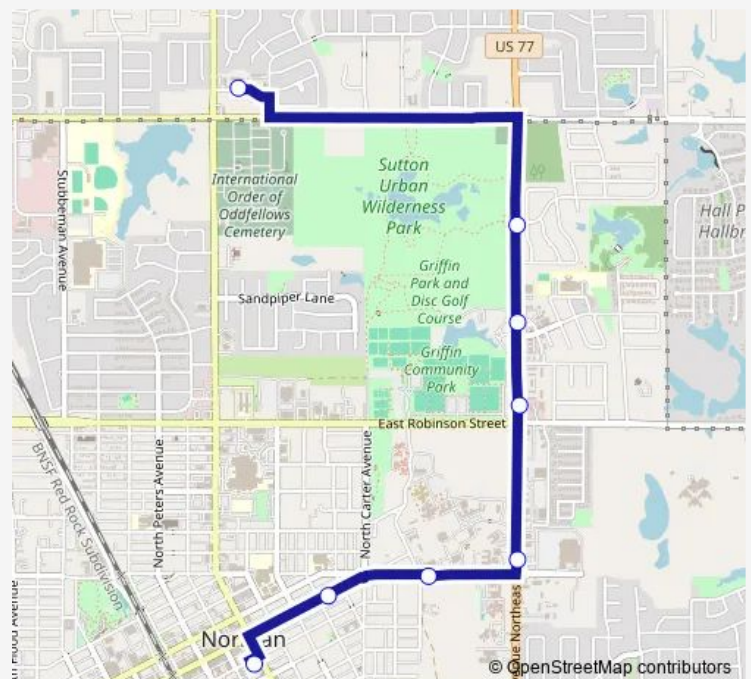

Bus 122 12 NE/Rock Creek Rd

[Go to website](#)

Direction

Norman TC Bay E — Woodcrest Dr./Sequoyah Tr.

8 stops

[Open route schedule](#)

Norman TC Bay E

Main/Cockrel

Main/Reed

12th NE/Main

12th NE/Robinson

12th NE/High Meadows

12th NE/Central Parkway

Woodcrest Dr./Sequoyah Tr.

Route schedule

Norman TC Bay E — Woodcrest Dr./Sequoyah Tr.

Monday 07:30-21:30

Tuesday 07:30-21:30

Wednesday 07:30-21:30

Thursday 07:30-21:30

Friday 07:30-21:30

Saturday 10:30-18:30

Sunday —

Route info

Direction: Norman TC Bay E

Stops: 8

Trip Duration: 0 hour 14 min

122 — 12 NE/Rock Creek Rd

Direction

Woodcrest Dr./Sequoyah Tr. — Norman TC Bay E

9 stops

[Open route schedule](#)